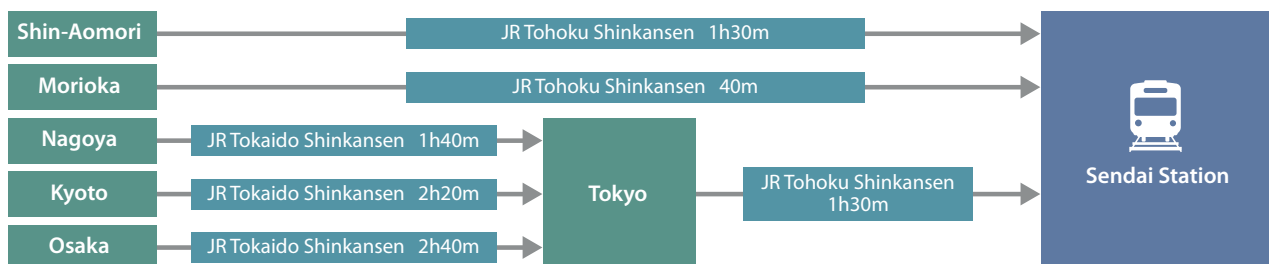

Access and Transportation

Venue area map

Sendai International Center

Aobayama, Aoba-ku, Sendai 980-0856

Tel: +81-22-265-2211

Access

By air

By Shinkansen