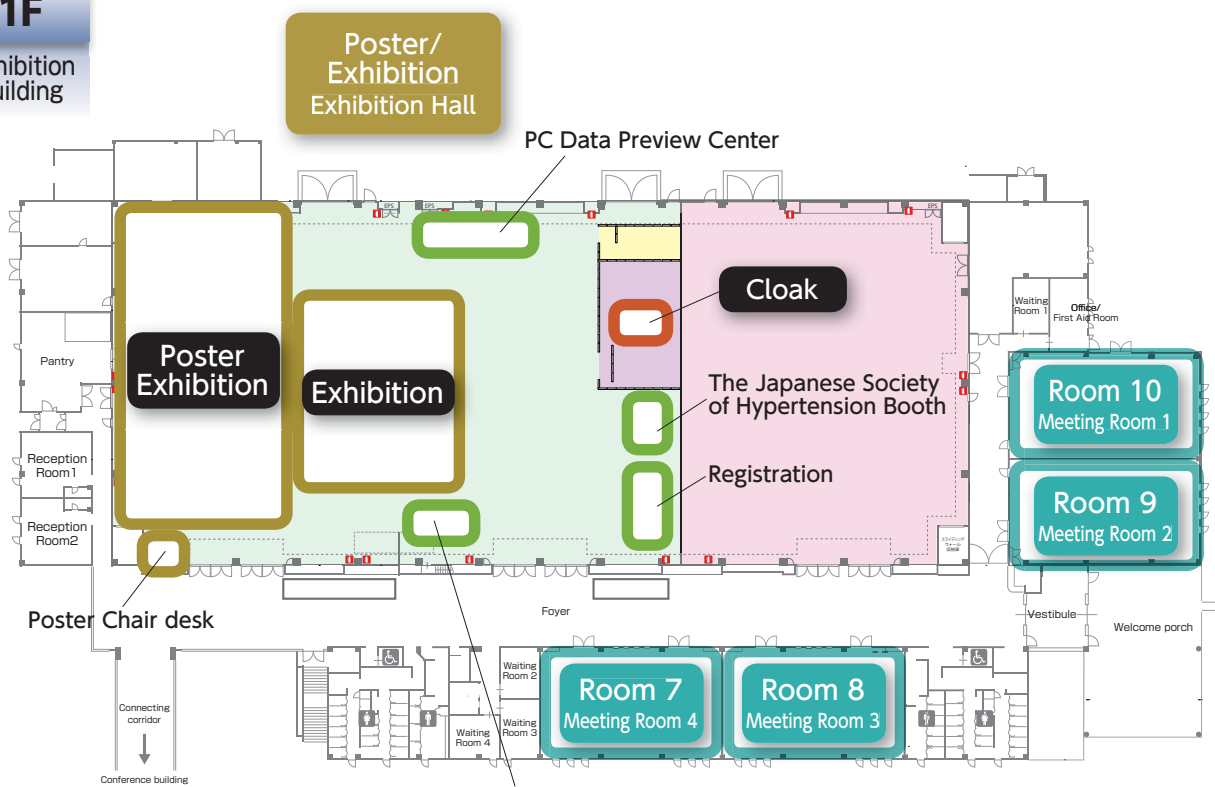

Access and Transportation

Venue area map

Sendai International Center

Aobayama, Aoba-ku, Sendai 980-0856

Tel: +81-22-265-2211

Access

By air

By Shinkansen

Convention Site Map

1F Conference building

1F Exhibition building

Luncheon Seminar Ticket

2F
Conference building

3F
Conference building