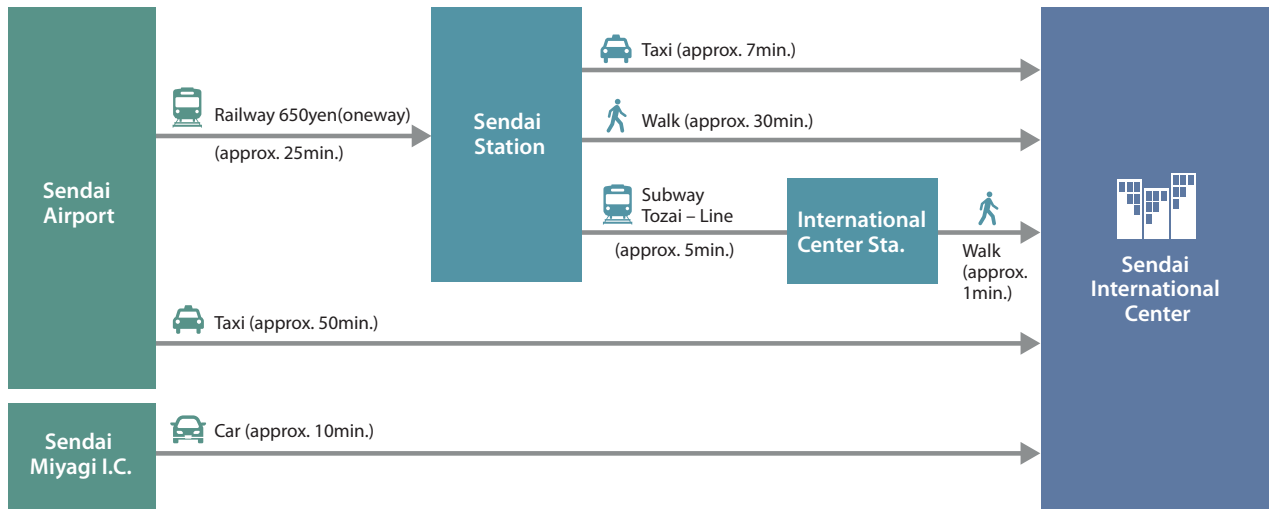

Access and Transportation

Venue area map

Sendai International Center

Aobayama, Aoba-ku, Sendai 980-0856

Tel: +81-22-265-2211

Access

By air

By Shinkansen

Convention Site Map

1F Conference building

1F Exhibition building

Luncheon Seminar Ticket

2F
Conference building

3F
Conference building