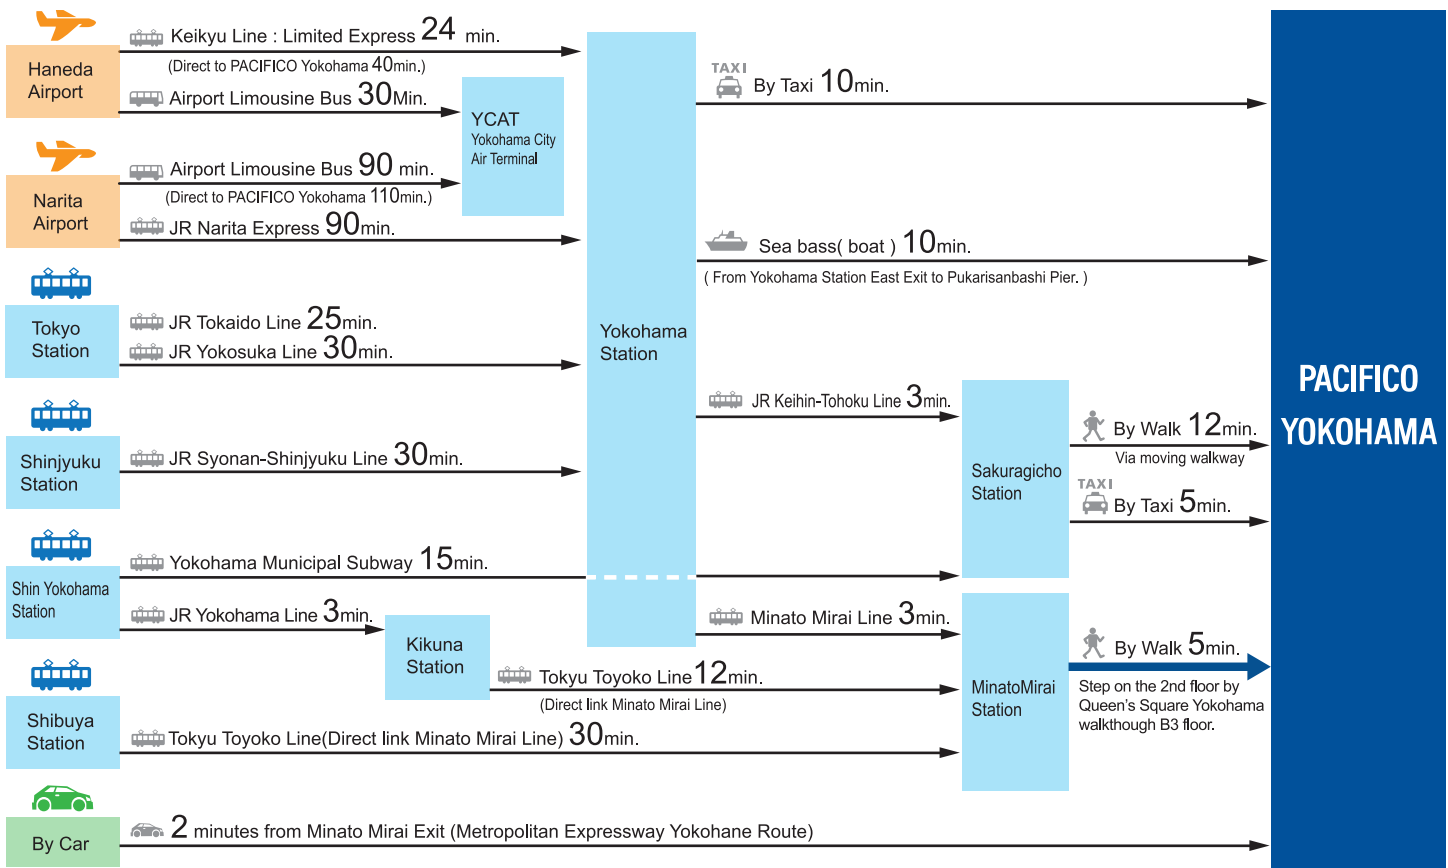

PACIFICO Yokohama Access & Area Map

1-1-1 Minato Mirai, Nishi-ku, Yokohama 220-0012, Japan Information: TEL +81-45-221-2155

Easy access from all over the world.

30 min.
from Tokyo
by train.

5 min. walk from
Minato Mirai station
(Minato Mirai Line).

30 min. from Tokyo International Airport (Haneda).
100 min. from Narita International Airport.
20 min. from JR Shin Yokohama Station.
2 min. from Minato Mirai Exit (Metropolitan Expressway
Yokohane Route).

P1 Minato Mirai Public Parking Lot ¥270/30min. 7:00 to 24:00 *You can take your car out anytime 24hr.

P2 Rinko Park Parking Lot ¥250/30min. 8:00 to 21:00

P3 Bus / Large Vehicle Parking Lot ¥500/30min. 24 hours open *Enter and exit between 7:00 and 22:00. Advanced reservations required

Notes:

- Actual travel times required depend on the facilities you are going to visit. An early arrival is recommended.
- Transfer times are not included.
- Actual travel times required also depend on the road conditions and which terminal you will use.