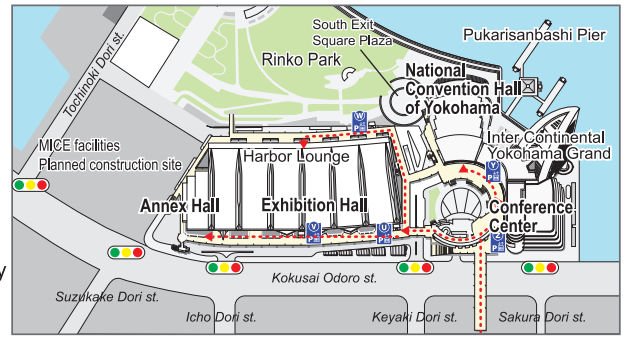

PACIFICO Yokohama Access & Area Map

1-1-1 Minato Mirai, Nishi-ku, Yokohama 220-0012, Japan Information: TEL +81-45-221-2155

Easy access from all over the world.

30 min.
from Tokyo
by train.

5 min. walk from
Minato Mirai station
(Minato Mirai Line).

30 min. from Tokyo International Airport (Haneda).
100 min. from Narita International Airport.
20 min. from JR Shin Yokohama Station.
2 min. from Minato Mirai Exit (Metropolitan Expressway
Yokohane Route).

P1 Minato Mirai Public Parking Lot ¥270/30min. 7:00 to 24:00 *You can take your car out anytime 24hr.

P2 Rinko Park Parking Lot ¥250/30min. 8:00 to 21:00

P3 Bus / Large Vehicle Parking Lot ¥500/30min. 24 hours open *Enter and exit between 7:00 and 22:00. Advanced reservations required