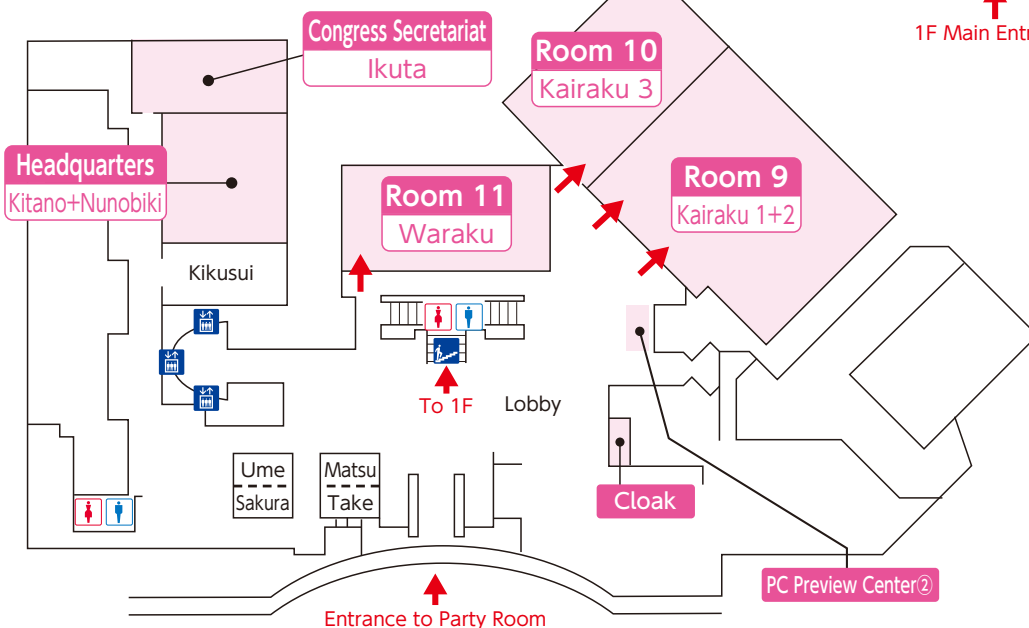

Floor Map

Portopia Hotel (Main Building・South Building)

Main Building 1F

South Building 1F

South Building B1F

Floor Map

Portopia Hotel (Main Building)

※To Kobe International Conference Center (Room 12~17)

Accessway to Kobe International Conference Center

Main Building 2F

Main Building 2F North Entrance

To Shimin Hiroba St.,
Kobe International Exhibition Hall

To 1F :
Main Building B1F
(Room 9~11, PC Preview Center②,
Congress Secretariat, Headquarters)
South Building 1F
(Room 1~4, PC Preview Center①)
South Building B1F
(Room 5~8, Exhibition Room①)

◆ To reach the South Building, use the accessway on the 1st floor of the Main Building

Main Building 1F

Main Building B1F

Floor Map

Portopia Hotel (South Building)

5F

Kobe International Conference Center

B1F

1F

◆ To reach Room 12, use the accessway of Kobe International Conference Center 2F

Floor Map

Kobe International Conference Center

2F

3F

Floor Map

Kobe International Conference Center