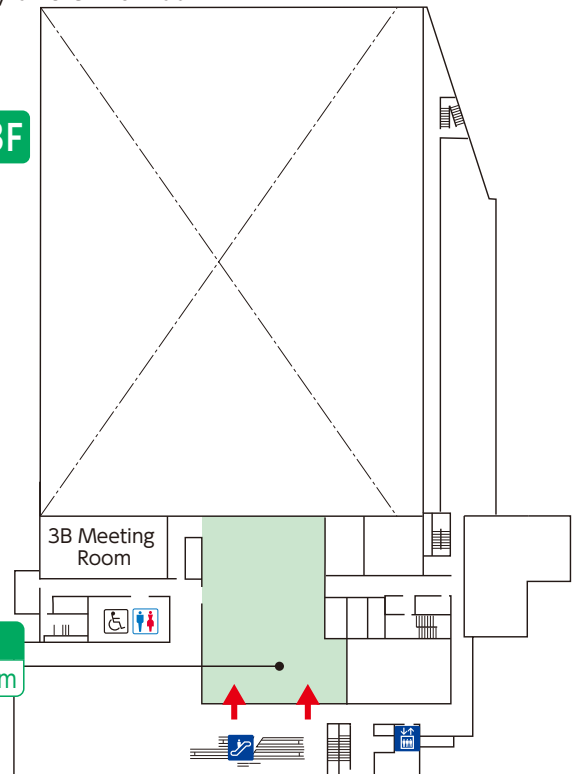

2. Portopia Hotel Main Building

Room 9	Kairaku 1+2 (B1F)
Room 10	Kairaku 3 (B1F)
Room 11	Waraku (B1F)
PC Preview Center ^②	
Lobby in front of Kairaku	(B1F)
Cloak	(B1F)
Congress Secretariat	Ikuta (B1F)
Headquarters	Kitano+Nunobiki (B1F)

3. Kobe International Conference Center

Room 12	Main Hall (1F)
Room 13	International Conference Room (3F)
PC Preview Center ^③	Foyer (3F)
Room 14	401+402 (4F)
Exhibition Room ^②	403 (4F)
Room 15	501 (5F)
Room 16	502 (5F)
Room 17	504+505 (5F)
Cloak	(B1F)

Accessway to Kobe International Conference Center

Main Building 2F

Main Building 2F North Entrance

To Shimin Hiroba St.,
Kobe International Exhibition Hall

To 1F :
Main Building B1F
(Room 9~11, PC Preview Center②,
Congress Secretariat, Headquarters)
South Building 1F
(Room 1~4, PC Preview Center①)
South Building B1F
(Room 5~8, Exhibition Room①)

2F

No.1 Building 2F

No.2 Building 2F

To Kobe International Conference Center
To Portopia Hotel

3F

No.2 Building 3F

Notice:
Wi-Fi LAN Spots
You can access to the Internet through a free wireless LAN in all areas of Kobe International Exhibition Hall.
SSID : jsdt2023
Password : jsdt2023