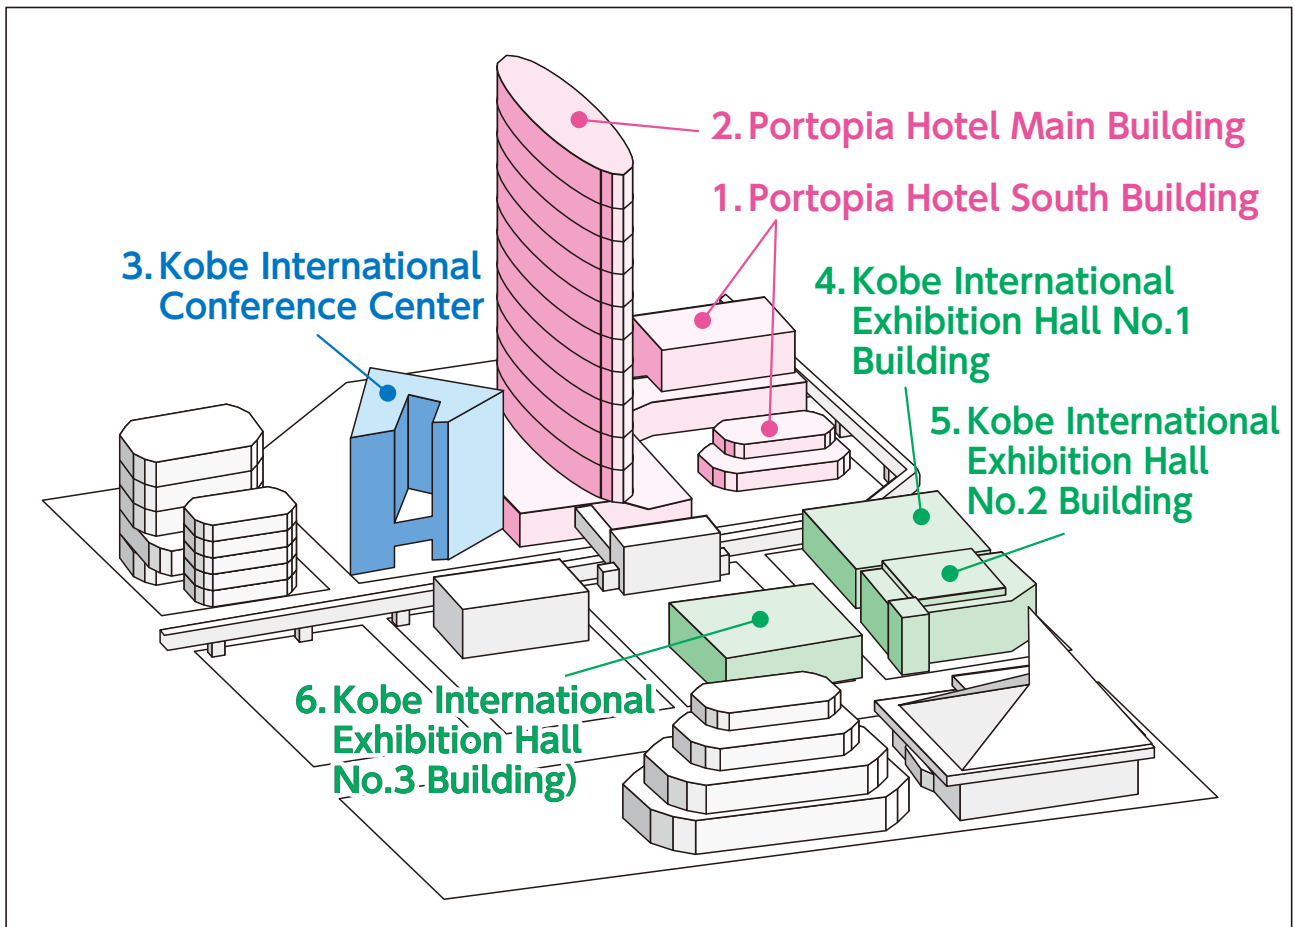

Floor Map

1. Portopia Hotel South Building

Room 1	Portopia Hall (1F)
Room 2	Ohwada A (1F)
Room 3	Ohwada B (1F)
Room 4	Ohwada C (1F)
PC Preview Center ^①	
Lobby in front of Ohwada	(1F)
Cloak	(1F)
Room 5	Topaz (B1F)
Room 6	Emerald (B1F)
Room 7	Diamond (B1F)
Room 8	Ruby (B1F)
Exhibition Room ^①	Sapphire (B1F)

2. Portopia Hotel Main Building

Room 9	Kairaku 1+2 (B1F)
Room 10	Kairaku 3 (B1F)
Room 11	Waraku (B1F)
PC Preview Center ^②	
Lobby in front of Kairaku	(B1F)
Cloak	(B1F)
Congress Secretariat	Ikuta (B1F)
Headquarters	Kitano+Nunobiki (B1F)

3. Kobe International Conference Center

Room 12	Main Hall (1F)
Room 13	International Conference Room (3F)
PC Preview Center ^③	Foyer (3F)
Room 14	401+402 (4F)
Exhibition Room ^②	403 (4F)
Room 15	501 (5F)
Room 16	502 (5F)
Room 17	504+505 (5F)
Cloak	(B1F)