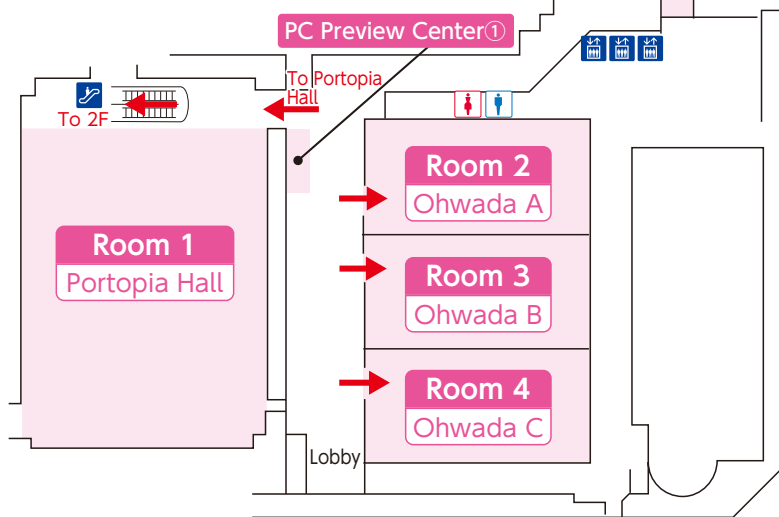

3. Kobe International Conference Center

Room 12	Main Hall (1F)
Room 13	International Conference Room (3F)
PC Preview Center ^③	Foyer (3F)
Room 14	401+402 (4F)
Exhibition Room ^②	403 (4F)
Room 15	501 (5F)
Room 16	502 (5F)
Room 17	504+505 (5F)
Cloak	(B1F)

Floor Map

Portopia Hotel (Main Building・South Building)

Main Building 1F

South Building 1F

South Building B1F

Floor Map

Portopia Hotel (Main Building)

※To Kobe International Conference Center (Room 12~17)

Accessway to Kobe International Conference Center

Main Building 2F

Main Building 2F North Entrance

To Shimin Hiroba St.,
Kobe International Exhibition Hall

To 1F :
Main Building B1F
(Room 9~11, PC Preview Center②,
Congress Secretariat, Headquarters)
South Building 1F
(Room 1~4, PC Preview Center①)
South Building B1F
(Room 5~8, Exhibition Room①)

◆ To reach the South Building, use the accessway on the 1st floor of the Main Building

Main Building 1F

Main Building B1F

Floor Map

Portopia Hotel (South Building)

5F

Kobe International Conference Center

B1F