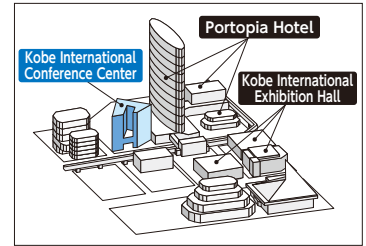

Accessway to Kobe International Conference Center

Main Building 2F

Main Building 2F North Entrance

To Shimin Hiroba St.,
Kobe International Exhibition Hall

To 1F :
Main Building B1F
(Room 9~11, PC Preview Center②,
Congress Secretariat, Headquarters)
South Building 1F
(Room 1~4, PC Preview Center①)
South Building B1F
(Room 5~8, Exhibition Room①)

◆ To reach the South Building, use the accessway on the 1st floor of the Main Building

Main Building 1F

Main Building B1F

Floor Map

Portopia Hotel (South Building)

5F

Kobe International Conference Center

B1F

1F

◆ To reach Room 12, use the accessway of Kobe International Conference Center 2F

Floor Map

Kobe International Conference Center

2F

3F

Floor Map

Kobe International Conference Center

4F

5F

Notice: Wi-Fi LAN Spots

You can access to the Internet through a free wireless LAN in all areas of Kobe International Conference Center.

SSID : jsdt2023
Password : jsdt2023

Floor Map

Kobe International Exhibition Hall