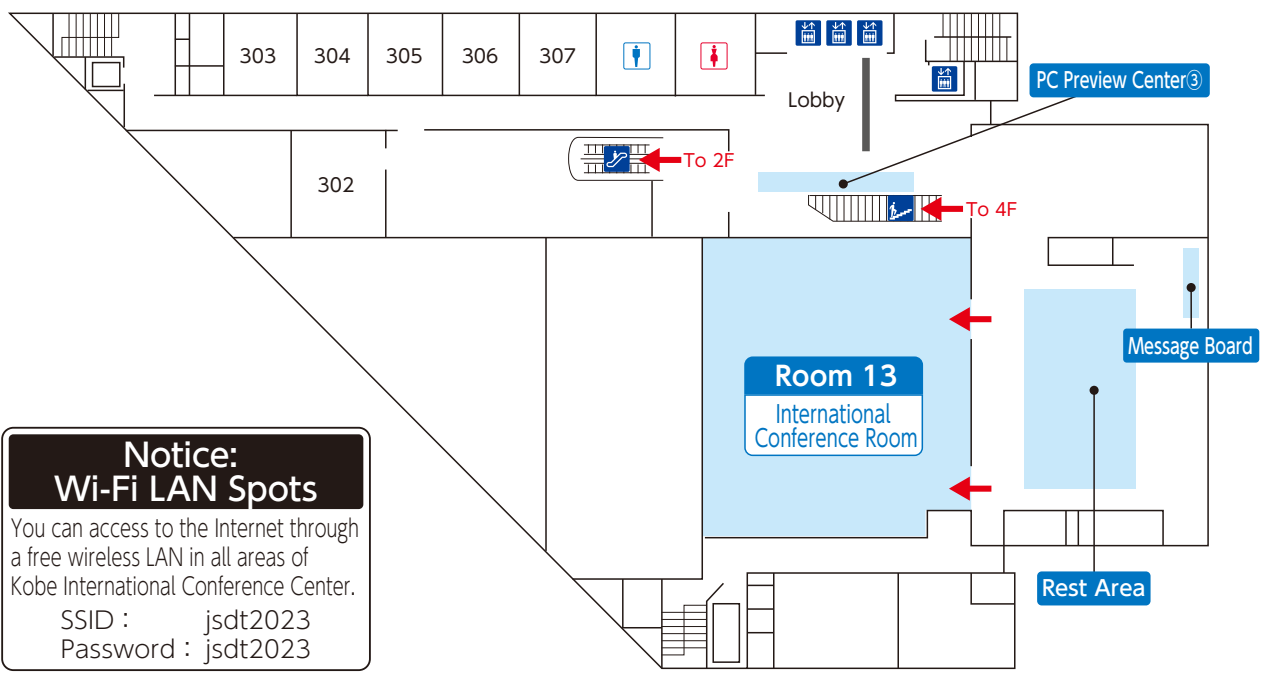

3. Kobe International Conference Center

Room 12	Main Hall (1F)
Room 13	International Conference Room (3F)
PC Preview Center ^③	Foyer (3F)
Room 14	401+402 (4F)
Exhibition Room ^②	403 (4F)
Room 15	501 (5F)
Room 16	502 (5F)
Room 17	504+505 (5F)
Cloak	(B1F)

◆ To reach the South Building, use the accessway on the 1st floor of the Main Building

Main Building 1F

Main Building B1F

Floor Map

Portopia Hotel (South Building)

5F

Kobe International Conference Center

B1F

1F

◆ To reach Room 12, use the accessway of Kobe International Conference Center 2F

Floor Map

Kobe International Conference Center

2F

3F

Floor Map

Kobe International Conference Center

4F

5F

Notice: Wi-Fi LAN Spots

You can access to the Internet through a free wireless LAN in all areas of Kobe International Conference Center.

SSID : jsdt2023
Password : jsdt2023

Floor Map

Kobe International Exhibition Hall