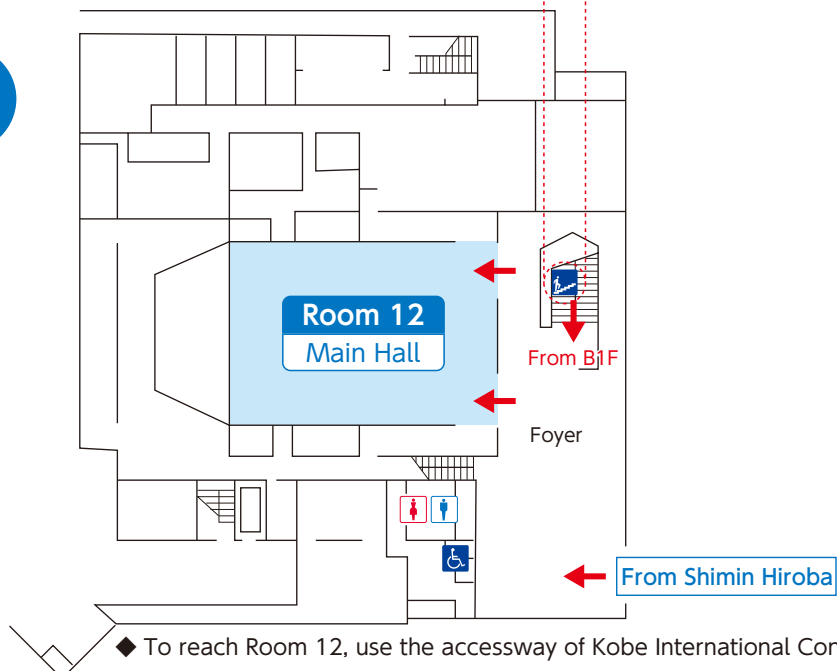

3. Kobe International Conference Center

Room 12	Main Hall (1F)
Room 13	International Conference Room (3F)
PC Preview Center ^③	Foyer (3F)
Room 14	401+402 (4F)
Exhibition Room ^②	403 (4F)
Room 15	501 (5F)
Room 16	502 (5F)
Room 17	504+505 (5F)
Cloak	(B1F)

Accessway to Kobe International Conference Center

Main Building 2F

Main Building 2F North Entrance

To Shimin Hiroba St.,
Kobe International Exhibition Hall

To 1F :
Main Building B1F
(Room 9~11, PC Preview Center②,
Congress Secretariat, Headquarters)
South Building 1F
(Room 1~4, PC Preview Center①)
South Building B1F
(Room 5~8, Exhibition Room①)

◆ To reach the South Building, use the accessway on the 1st floor of the Main Building

Main Building 1F

Main Building B1F

Floor Map

Portopia Hotel (South Building)

5F

Kobe International Conference Center

B1F

1F

◆ To reach Room 12, use the accessway of Kobe International Conference Center 2F

Floor Map

Kobe International Conference Center

2F

3F

Floor Map

Kobe International Conference Center