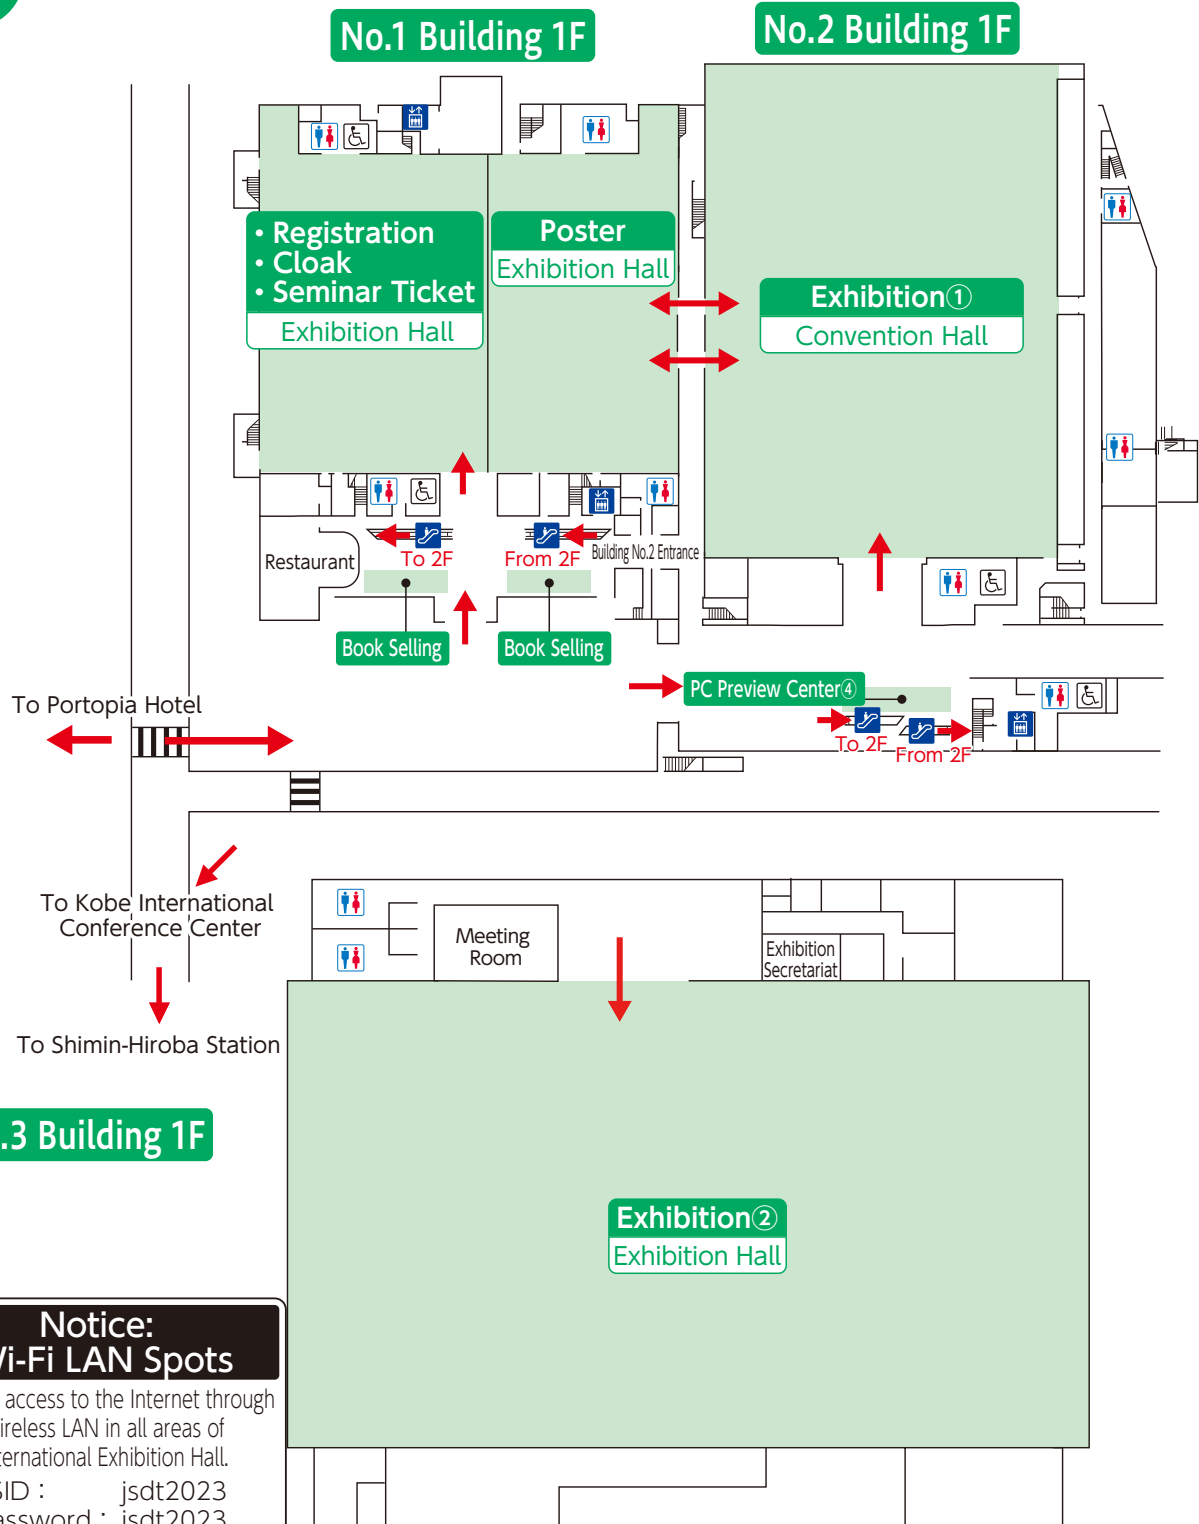

4. Kobe International Exhibition Hall No.1 Building

Registration	Exhibition Hall (1F)
Cloak	Exhibition Hall (1F)
Seminar Ticket	Exhibition Hall (1F)
Poster	Exhibition Hall (1F)
Room 18	Exhibition Hall A (2F)
Room 19	Exhibition Hall B (2F)

1F

◆ To reach Room 12, use the accessway of Kobe International Conference Center 2F

Floor Map

Kobe International Conference Center

2F

3F

Floor Map

Kobe International Conference Center

4F

5F

Notice: Wi-Fi LAN Spots

You can access to the Internet through a free wireless LAN in all areas of Kobe International Conference Center.

SSID : jsdt2023
Password : jsdt2023

Floor Map

Kobe International Exhibition Hall

1F

Notice: Wi-Fi LAN Spots

You can access to the Internet through a free wireless LAN in all areas of Kobe International Exhibition Hall.

SSID : jsdt2023
Password : jsdt2023

Floor Map

Kobe International Exhibition Hall