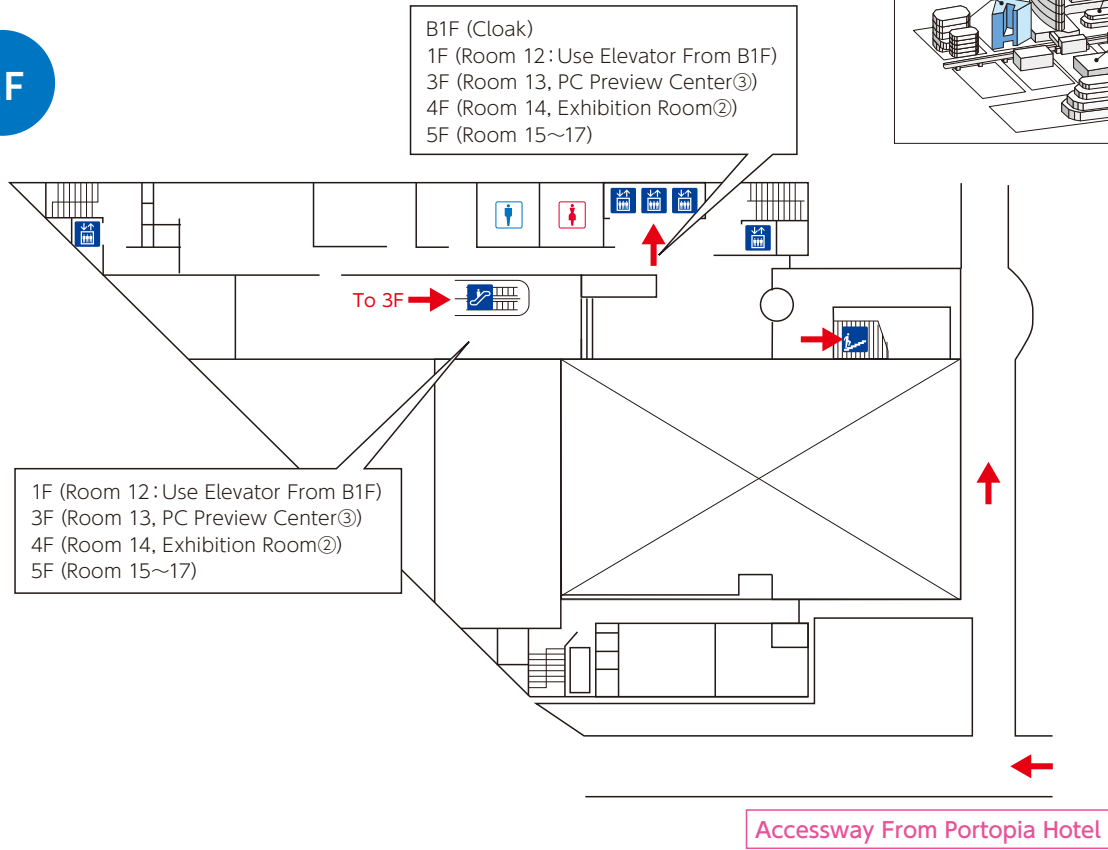

2. Portopia Hotel Main Building

Room 9	Kairaku 1+2 (B1F)
Room 10	Kairaku 3 (B1F)
Room 11	Waraku (B1F)
PC Preview Center ^②	
Lobby in front of Kairaku	(B1F)
Cloak	(B1F)
Congress Secretariat	Ikuta (B1F)
Headquarters	Kitano+Nunobiki (B1F)

◆ To reach the South Building, use the accessway on the 1st floor of the Main Building

Main Building 1F

Main Building B1F

Floor Map

Portopia Hotel (South Building)

5F

Kobe International Conference Center

B1F

1F

◆ To reach Room 12, use the accessway of Kobe International Conference Center 2F

Floor Map

Kobe International Conference Center

2F

3F

Floor Map

Kobe International Conference Center

4F

5F

Notice: Wi-Fi LAN Spots

You can access to the Internet through a free wireless LAN in all areas of Kobe International Conference Center.

SSID : jsdt2023
Password : jsdt2023

Floor Map

Kobe International Exhibition Hall