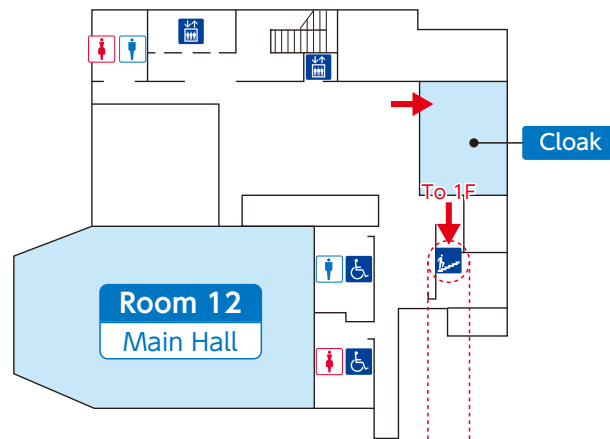

Floor Map

Portopia Hotel (Main Building・South Building)

Main Building 1F

South Building 1F

South Building B1F

Floor Map

Portopia Hotel (Main Building)

※To Kobe International Conference Center (Room 12~17)

Accessway to Kobe International Conference Center

Main Building 2F

Main Building 2F North Entrance

To Shimin Hiroba St.,
Kobe International Exhibition Hall

To 1F :
Main Building B1F
(Room 9~11, PC Preview Center②,
Congress Secretariat, Headquarters)
South Building 1F
(Room 1~4, PC Preview Center①)
South Building B1F
(Room 5~8, Exhibition Room①)

◆ To reach the South Building, use the accessway on the 1st floor of the Main Building

Main Building 1F

Main Building B1F

Floor Map

Portopia Hotel (South Building)

5F

Kobe International Conference Center

B1F

1F

◆ To reach Room 12, use the accessway of Kobe International Conference Center 2F

Floor Map

Kobe International Conference Center

2F

3F

Floor Map

Kobe International Conference Center