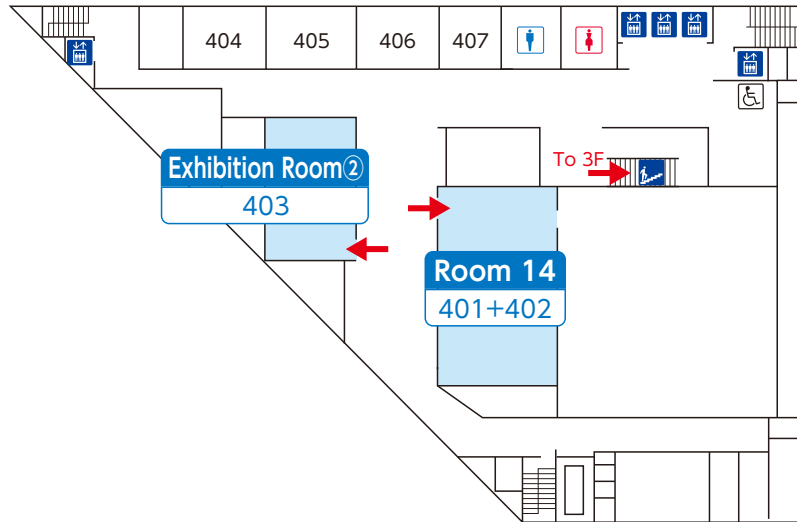

3. Kobe International Conference Center

Room 12	Main Hall (1F)
Room 13	International Conference Room (3F)
PC Preview Center ^③	Foyer (3F)
Room 14	401+402 (4F)
Exhibition Room ^②	403 (4F)
Room 15	501 (5F)
Room 16	502 (5F)
Room 17	504+505 (5F)
Cloak	(B1F)

◆ To reach the South Building, use the accessway on the 1st floor of the Main Building

Main Building 1F

Main Building B1F

Floor Map

Portopia Hotel (South Building)

5F

Kobe International Conference Center

B1F

1F

◆ To reach Room 12, use the accessway of Kobe International Conference Center 2F

Floor Map

Kobe International Conference Center

2F

3F

Floor Map

Kobe International Conference Center

4F

5F

Notice: Wi-Fi LAN Spots

You can access to the Internet through a free wireless LAN in all areas of Kobe International Conference Center.

SSID : jsdt2023
Password : jsdt2023

Floor Map

Kobe International Exhibition Hall