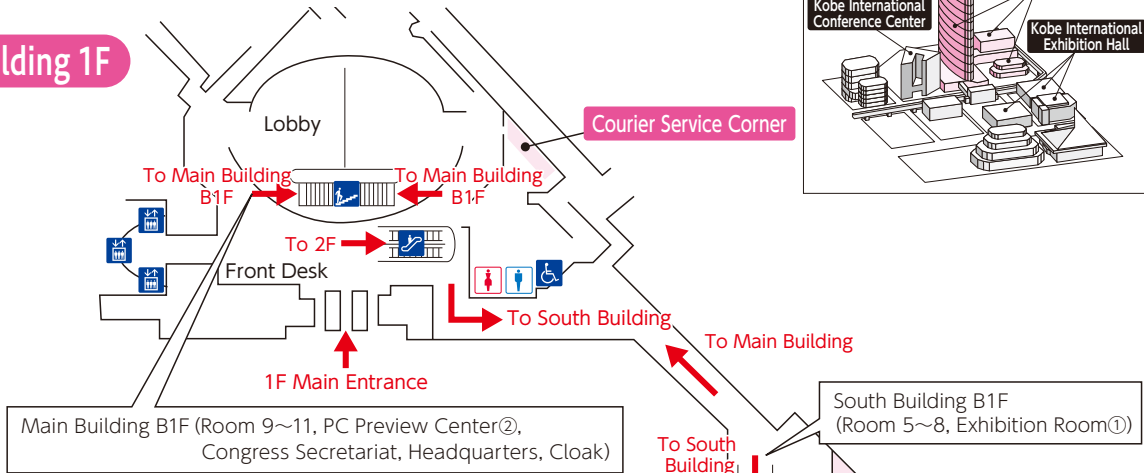

5. Kobe International Exhibition Hall No.2 Building

Exhibition ^①	Convention Hall (1F)
PC Preview Center ^④	Foyer (1F)
Room 20	2A Meeting Room (2F)
Room 21	3A Meeting Room (3F)

6. Kobe International Exhibition Hall No.3 Building

Exhibition ^②	Exhibition Hall (1F)
-------------------------	----------------------

Notice: Wi-Fi LAN Spots

You can access to the Internet through a free wireless LAN in all areas.	
SSID : jsdt2023	Password : jsdt2023
Kobe International Conference Center	Kobe International Exhibition Hall No.1 Building
Kobe International Exhibition Hall No.2 Building	Kobe International Exhibition Hall No.3 Building

Floor Map

Portopia Hotel (Main Building・South Building)

Main Building 1F

South Building 1F

South Building B1F

Floor Map

Portopia Hotel (Main Building)

※To Kobe International Conference Center (Room 12~17)

Accessway to Kobe International Conference Center

Main Building 2F

Main Building 2F North Entrance

To Shimin Hiroba St.,
Kobe International Exhibition Hall

To 1F :
Main Building B1F
(Room 9~11, PC Preview Center②,
Congress Secretariat, Headquarters)
South Building 1F
(Room 1~4, PC Preview Center①)
South Building B1F
(Room 5~8, Exhibition Room①)