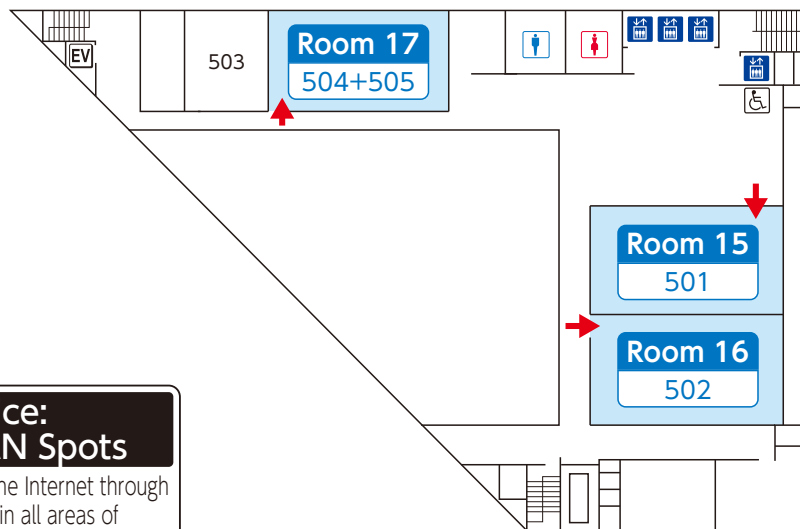

Notice: Wi-Fi LAN Spots

You can access to the Internet through a free wireless LAN in all areas of Kobe International Conference Center.

SSID : jsdt2023
Password : jsdt2023