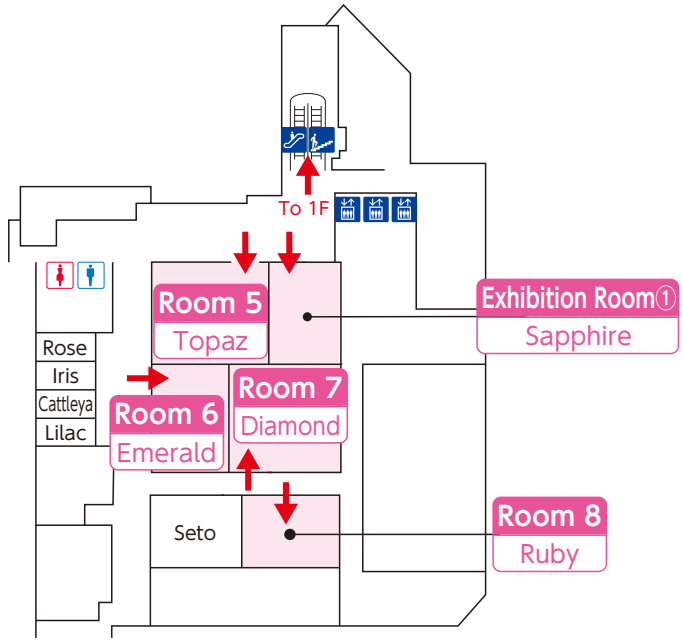

Exhibition ^②	Exhibition Hall (1F)
-------------------------	----------------------

Notice: Wi-Fi LAN Spots

You can access to the Internet through a free wireless LAN in all areas.	
SSID : jsdt2023	Password : jsdt2023
Kobe International Conference Center	Kobe International Exhibition Hall No.1 Building
Kobe International Exhibition Hall No.2 Building	Kobe International Exhibition Hall No.3 Building

Floor Map

Portopia Hotel (Main Building・South Building)

Main Building 1F

South Building 1F

South Building B1F

Floor Map

Portopia Hotel (Main Building)

※To Kobe International Conference Center (Room 12~17)

Accessway to Kobe International Conference Center

Main Building 2F

Main Building 2F North Entrance

To Shimin Hiroba St.,
Kobe International Exhibition Hall

To 1F :
Main Building B1F
(Room 9~11, PC Preview Center②,
Congress Secretariat, Headquarters)
South Building 1F
(Room 1~4, PC Preview Center①)
South Building B1F
(Room 5~8, Exhibition Room①)

◆ To reach the South Building, use the accessway on the 1st floor of the Main Building

Main Building 1F

Main Building B1F

Floor Map

Portopia Hotel (South Building)

5F

Kobe International Conference Center

B1F