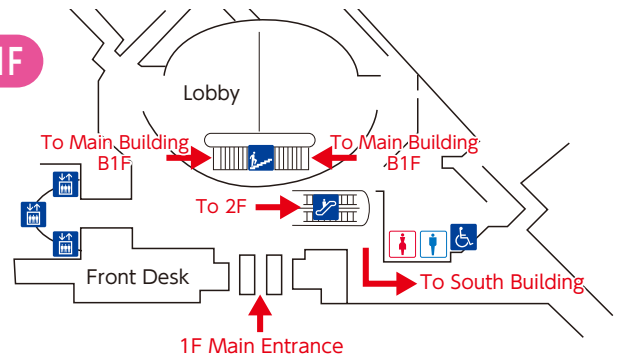

Floor Map

Portopia Hotel (Main Building・South Building)

Main Building 1F

South Building 1F

South Building B1F

Floor Map

Portopia Hotel (Main Building)

※To Kobe International Conference Center (Room 12~17)

Accessway to Kobe International Conference Center

Main Building 2F

Main Building 2F North Entrance

To Shimin Hiroba St.,
Kobe International Exhibition Hall

To 1F :
Main Building B1F
(Room 9~11, PC Preview Center②,
Congress Secretariat, Headquarters)
South Building 1F
(Room 1~4, PC Preview Center①)
South Building B1F
(Room 5~8, Exhibition Room①)

◆ To reach the South Building, use the accessway on the 1st floor of the Main Building

Main Building 1F

Main Building B1F

Floor Map

Portopia Hotel (South Building)

5F

Kobe International Conference Center

B1F

1F

◆ To reach Room 12, use the accessway of Kobe International Conference Center 2F

Floor Map

Kobe International Conference Center

2F

3F

Floor Map

Kobe International Conference Center