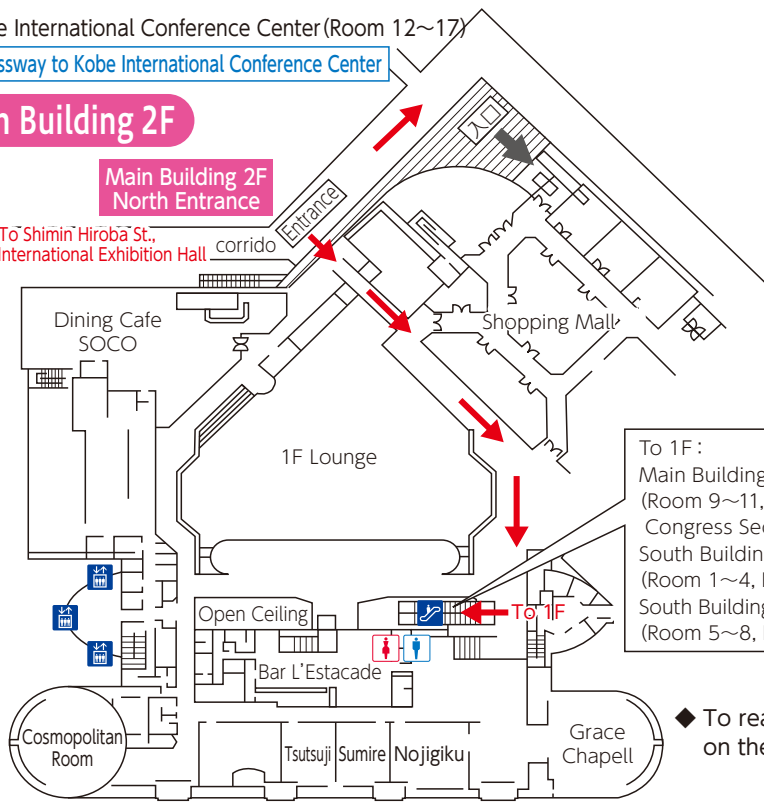

5. Kobe International Exhibition Hall No.2 Building

Exhibition ^①	Convention Hall (1F)
PC Preview Center ^④	Foyer (1F)
Room 20	2A Meeting Room (2F)
Room 21	3A Meeting Room (3F)

6. Kobe International Exhibition Hall No.3 Building

Floor Map

Portopia Hotel (Main Building・South Building)

Main Building 1F

South Building 1F

South Building B1F

Floor Map

Portopia Hotel (Main Building)

※To Kobe International Conference Center (Room 12~17)

Accessway to Kobe International Conference Center

Main Building 2F

Main Building 2F North Entrance

To Shimin Hiroba St.,
Kobe International Exhibition Hall

To 1F :
Main Building B1F
(Room 9~11, PC Preview Center②,
Congress Secretariat, Headquarters)
South Building 1F
(Room 1~4, PC Preview Center①)
South Building B1F
(Room 5~8, Exhibition Room①)

◆ To reach the South Building, use the accessway on the 1st floor of the Main Building

Main Building 1F

Main Building B1F

Floor Map

Portopia Hotel (South Building)

5F

Kobe International Conference Center

B1F