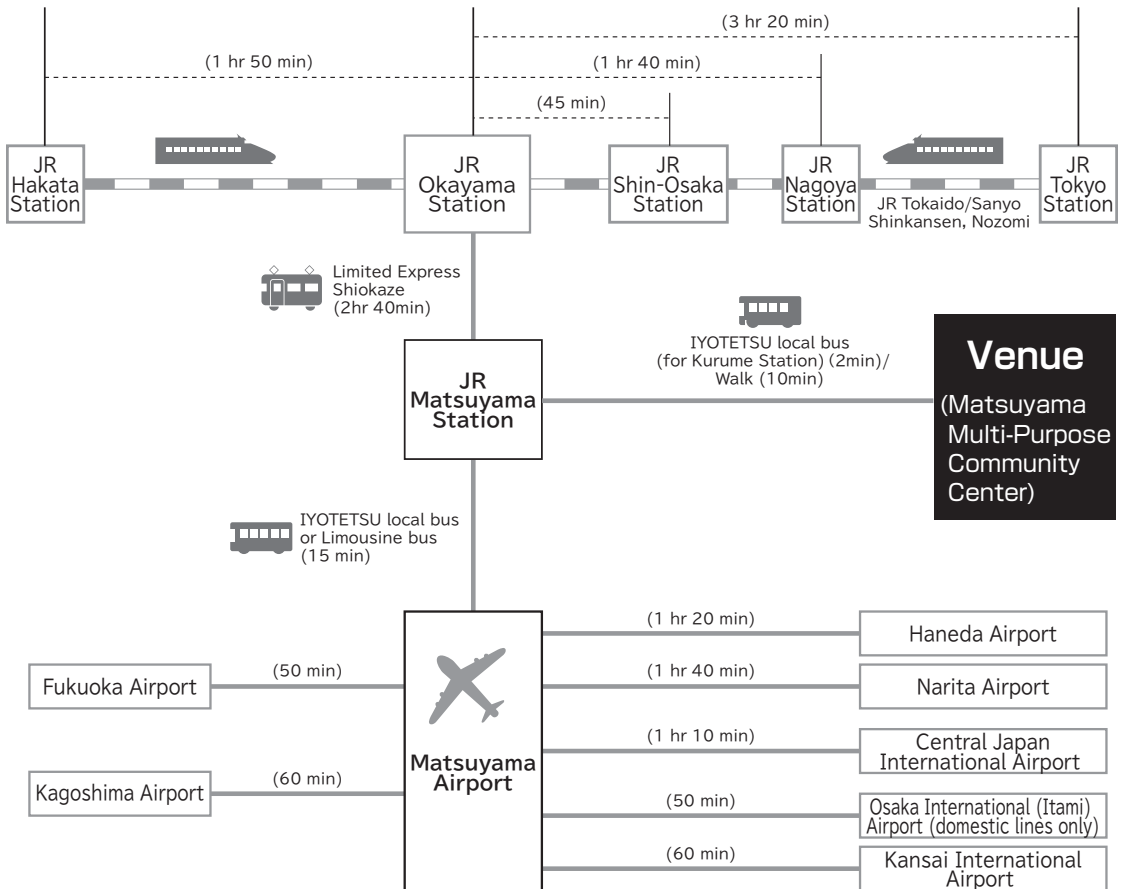

Access

ACCESS to Matsuyama Multi-Purpose Community Center

- Matsuyama Airport → JR Matsuyama Station
 - IYOTETSU local bus or Limousine bus (15 min)
- From JR Matsuyama Station
 - Walk (10min)
 - IYOTETSU local bus (for Kurume Station) ⇒ Matsuyama Multi-Purpose Community Center (2 min)
- From Matsuyama City Station
 - Walk (10min)
 - IYOTETSU local bus (for JR Matsuyama Station) ⇒ Matsuyama Multi-Purpose Community Center (3 min)
- IYOTETSU Railways
 - Walk from Otemachi Station (Takahama Line) (7 min)