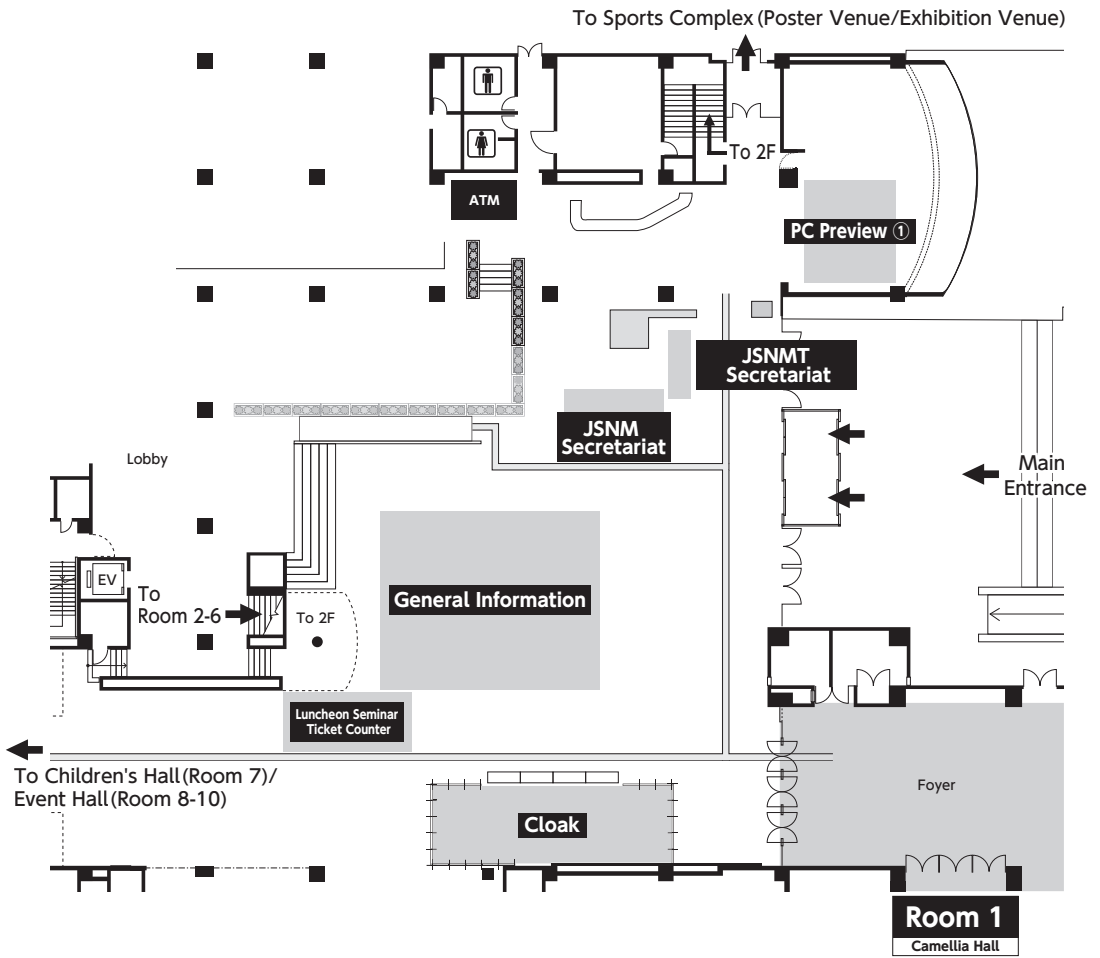

Overall View

Matsuyama Multi-Purpose Community Center

* For access to Sports Complex, Community Plaza, and Children's Hall, please use the passageway directly connecting to the 2nd floor of the buildings.

* For access to Event Hall, please walk through Public Square (outside).

Floor Map

Matsuyama Multi-Purpose Community Center 1F Community Plaza

Matsuyama Multi-Purpose Community Center 1F

Matsuyama Multi-Purpose Community Center 3F

Matsuyama Multi-Purpose Community Center 2F

Matsuyama Multi-Purpose Community Center Children's Hall 1F

Matsuyama Multi-Purpose Community Center Children's Hall 2F

Matsuyama Multi-Purpose Community Center Event Hall 1F