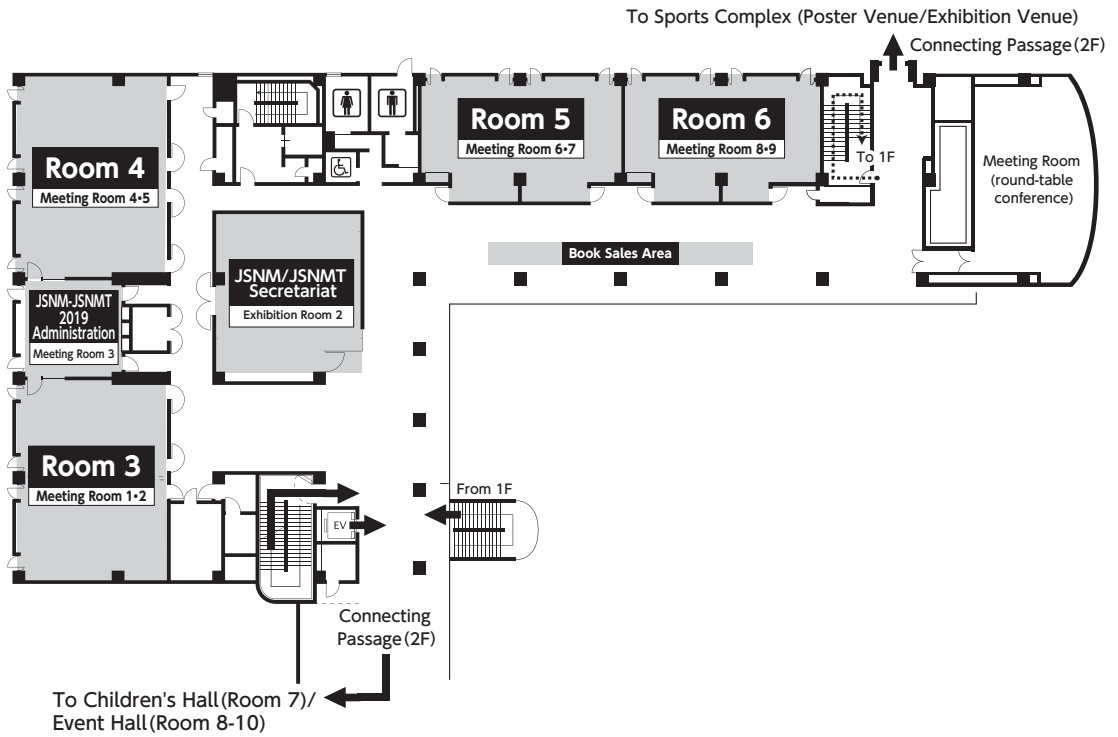

Overall View

Matsuyama Multi-Purpose Community Center

* For access to Sports Complex, Community Plaza, and Children's Hall, please use the passageway directly connecting to the 2nd floor of the buildings.

* For access to Event Hall, please walk through Public Square (outside).

Floor Map

Matsuyama Multi-Purpose Community Center 1F Community Plaza

Matsuyama Multi-Purpose Community Center 1F

Matsuyama Multi-Purpose Community Center 3F

Matsuyama Multi-Purpose Community Center 2F

Matsuyama Multi-Purpose Community Center Children's Hall 1F

Matsuyama Multi-Purpose Community Center Children's Hall 2F

Matsuyama Multi-Purpose Community Center Event Hall 1F