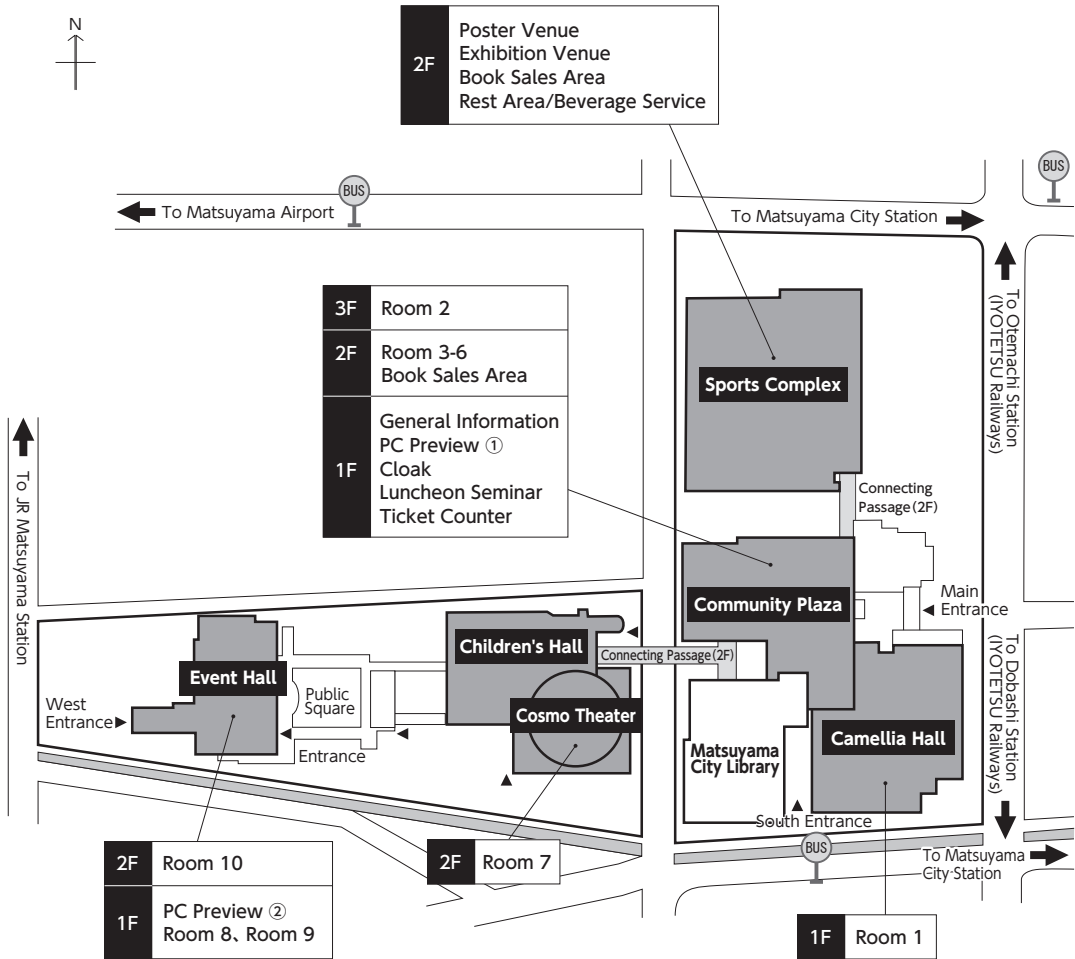

Overall View

Matsuyama Multi-Purpose Community Center

* For access to Sports Complex, Community Plaza, and Children's Hall, please use the passageway directly connecting to the 2nd floor of the buildings.

* For access to Event Hall, please walk through Public Square (outside).

Floor Map

Matsuyama Multi-Purpose Community Center 1F Community Plaza

Matsuyama Multi-Purpose Community Center 1F

Matsuyama Multi-Purpose Community Center 3F

Matsuyama Multi-Purpose Community Center 2F

Matsuyama Multi-Purpose Community Center Children's Hall 1F

Matsuyama Multi-Purpose Community Center Children's Hall 2F

Matsuyama Multi-Purpose Community Center Event Hall 1F

Matsuyama Multi-Purpose Community Center Event Hall 2F

Matsuyama Multi-Purpose Community Center Sports Complex 2F