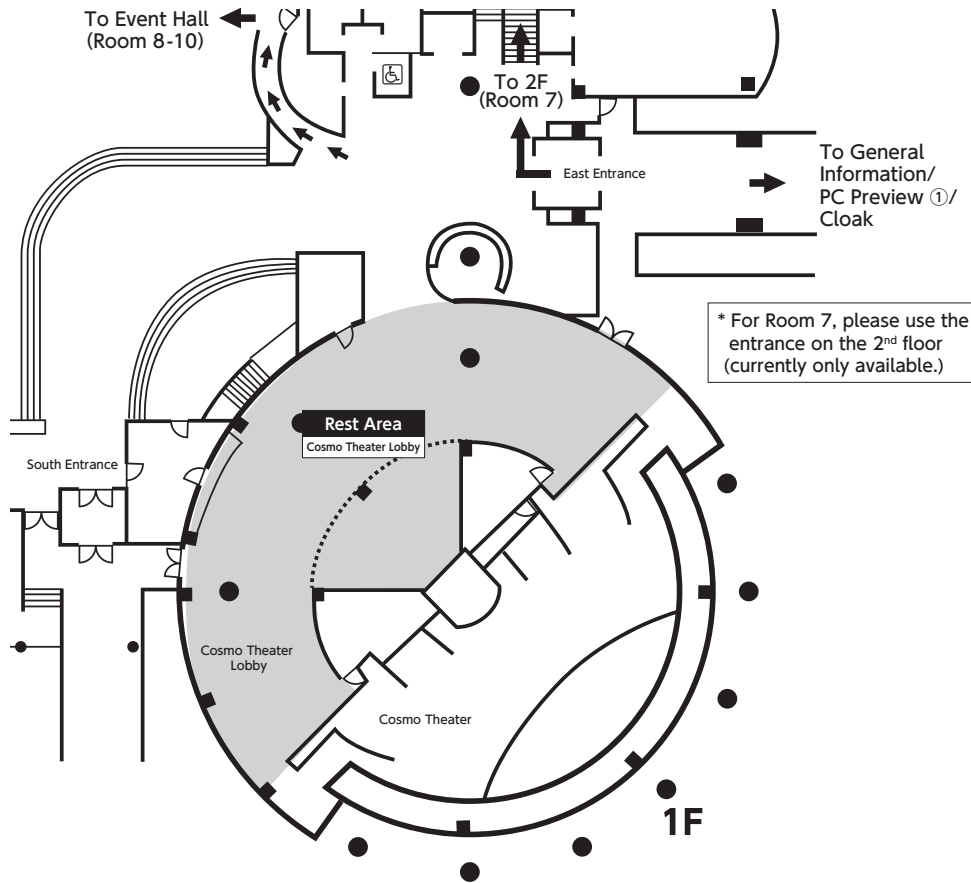

Overall View

Matsuyama Multi-Purpose Community Center

* For access to Sports Complex, Community Plaza, and Children's Hall, please use the passageway directly connecting to the 2nd floor of the buildings.

* For access to Event Hall, please walk through Public Square (outside).

Floor Map

Matsuyama Multi-Purpose Community Center 1F Community Plaza

Matsuyama Multi-Purpose Community Center 1F

Matsuyama Multi-Purpose Community Center 3F

Matsuyama Multi-Purpose Community Center 2F

Matsuyama Multi-Purpose Community Center Children's Hall 1F

Matsuyama Multi-Purpose Community Center Children's Hall 2F

Matsuyama Multi-Purpose Community Center Event Hall 1F