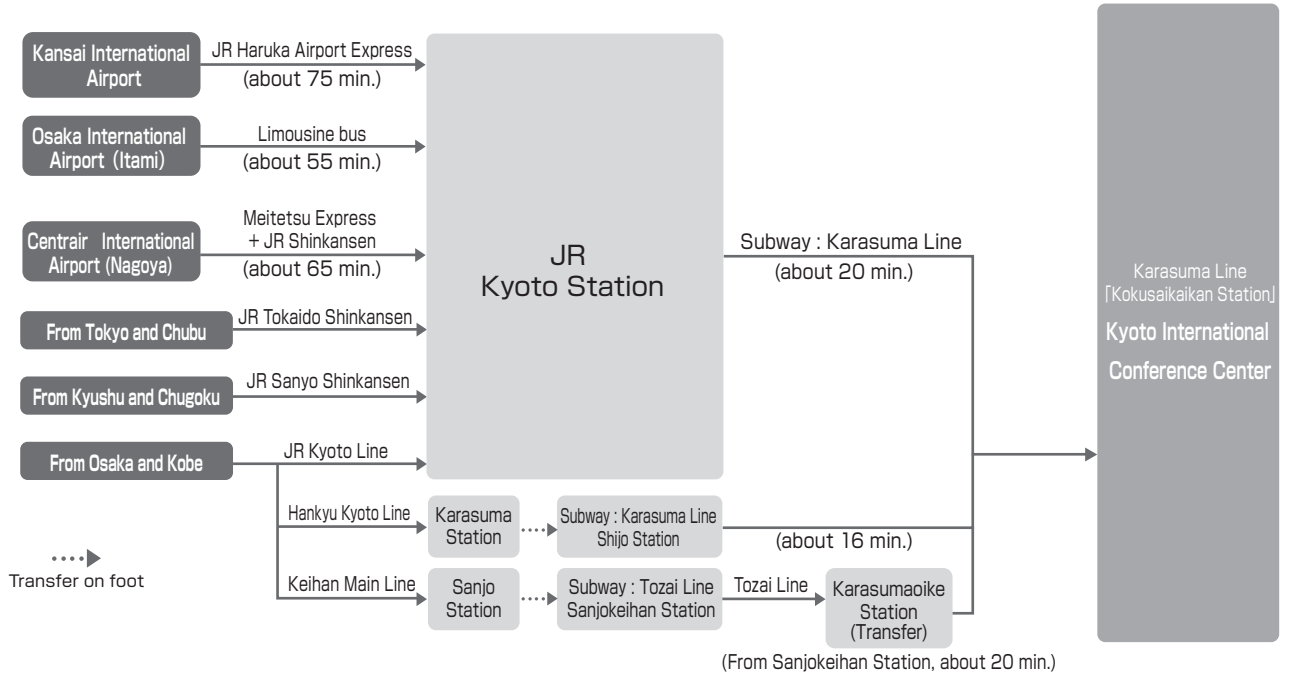

## Access

### Kyoto International Conference Center

422 Iwakura Osagicho, Sakyo-ku,  
Kyoto, Japan 606-0001

## By Train / Air

# Venue Floor Map Kyoto International Conference Center