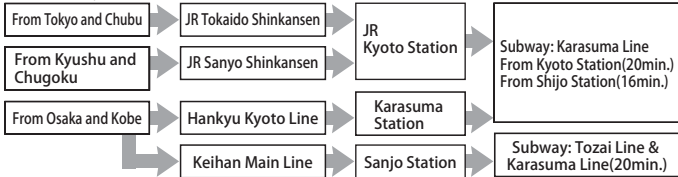

Access Guide

Access by Air

Access by Rail

Subway:
Karasuma Line
[Kokusai Kaikan Station]
Exit 4-2

- There is no parking space for participants. Please refrain from coming by car.