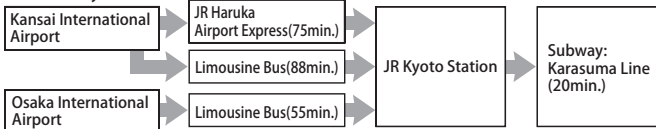

Access Guide

Access by Air

Access by Rail

Subway:
Karasuma Line
[Kokusai Kaikan Station]
Exit 4-2

- There is no parking space for participants. Please refrain from coming by car.