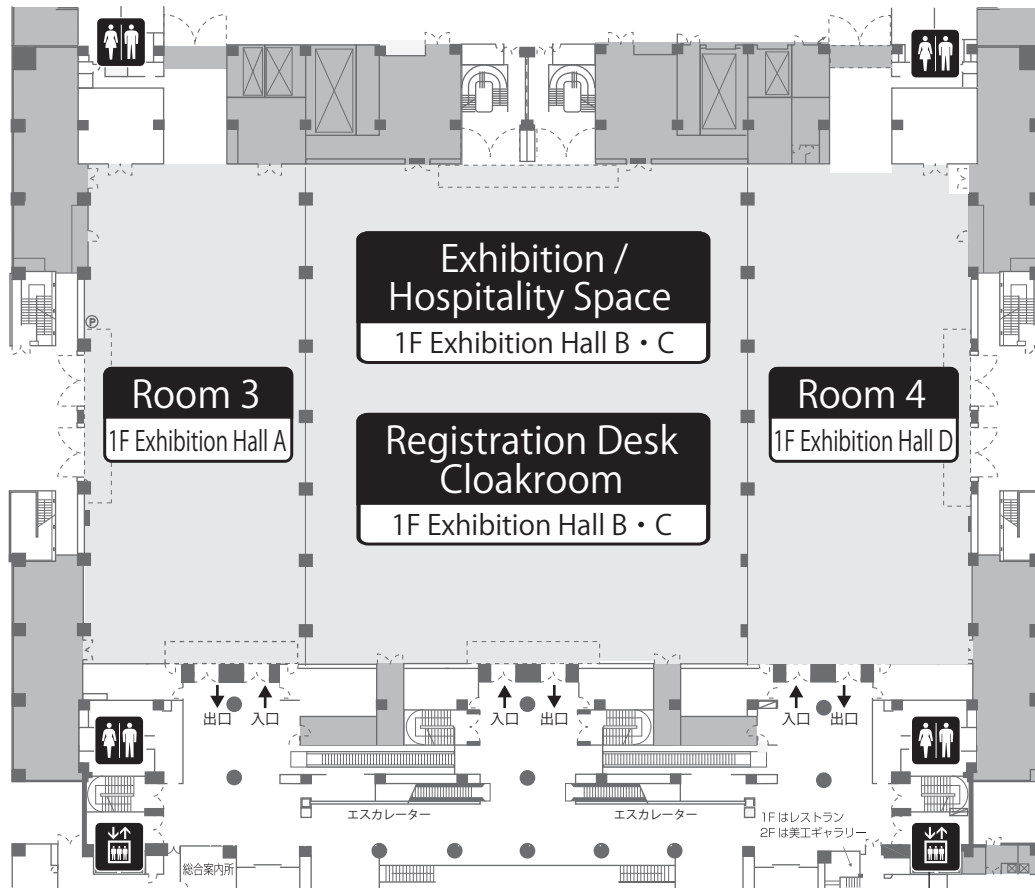

Floor Map

Miyako Messe

February 29(Thu), March 1(Fri)

3F

Floor Map

Miyako Messe

February 29(Thu), March 1(Fri)

1F

2F

美術工芸ギャラリー

Omotenashi for attendees
Gallery of Arts and Crafts

*Opening Hours
12:00-17:00, Feb 29(Thu)

Floor Map

Miyako Messe

February 29(Thu), March 1(Fri)

B1F