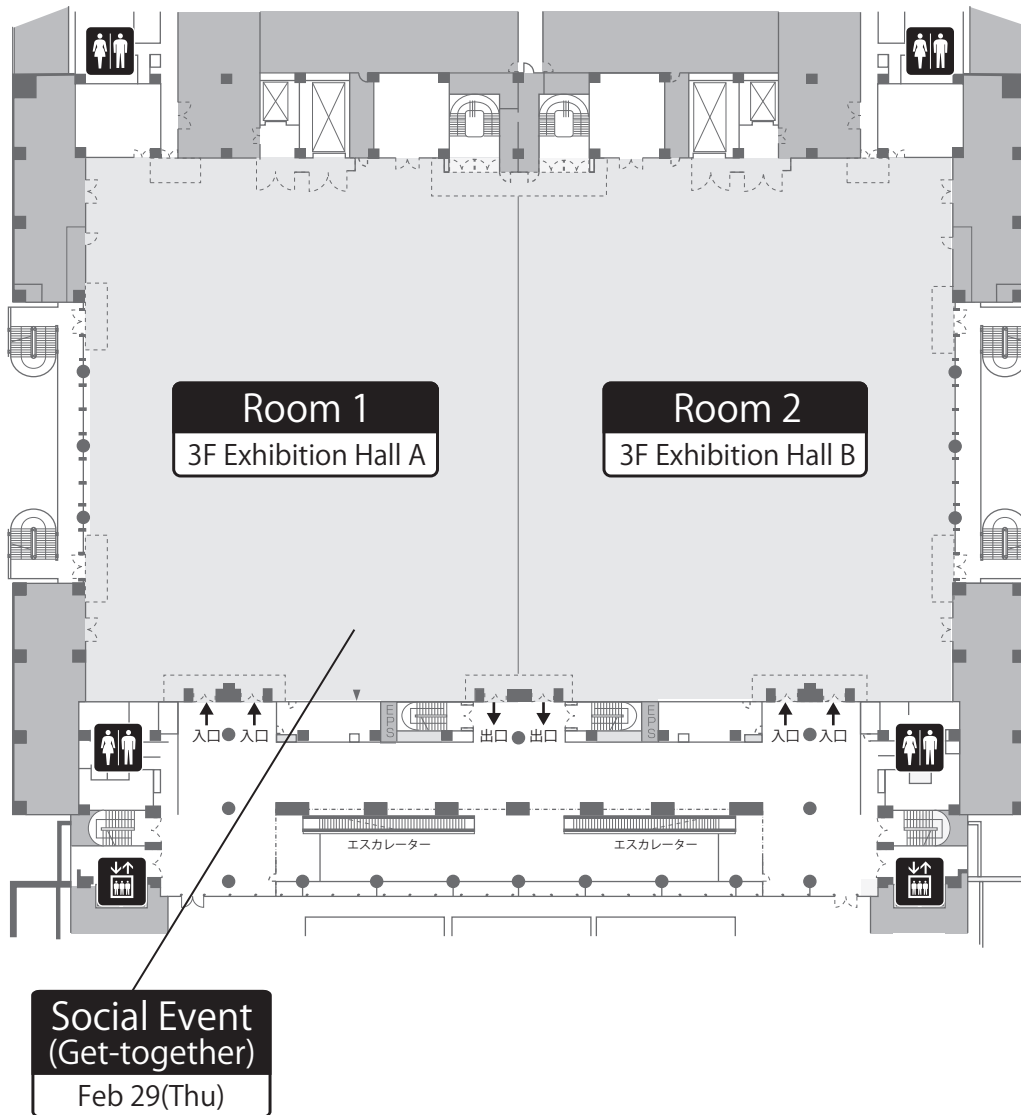

Floor Map

Miyako Messe

February 29(Thu), March 1(Fri)

3F

Floor Map

Miyako Messe

February 29(Thu), March 1(Fri)

1F

2F

美術工芸ギャラリー

Omotenashi for attendees
Gallery of Arts and Crafts

*Opening Hours
12:00-17:00, Feb 29(Thu)

Floor Map

Miyako Messe

February 29(Thu), March 1(Fri)

B1F