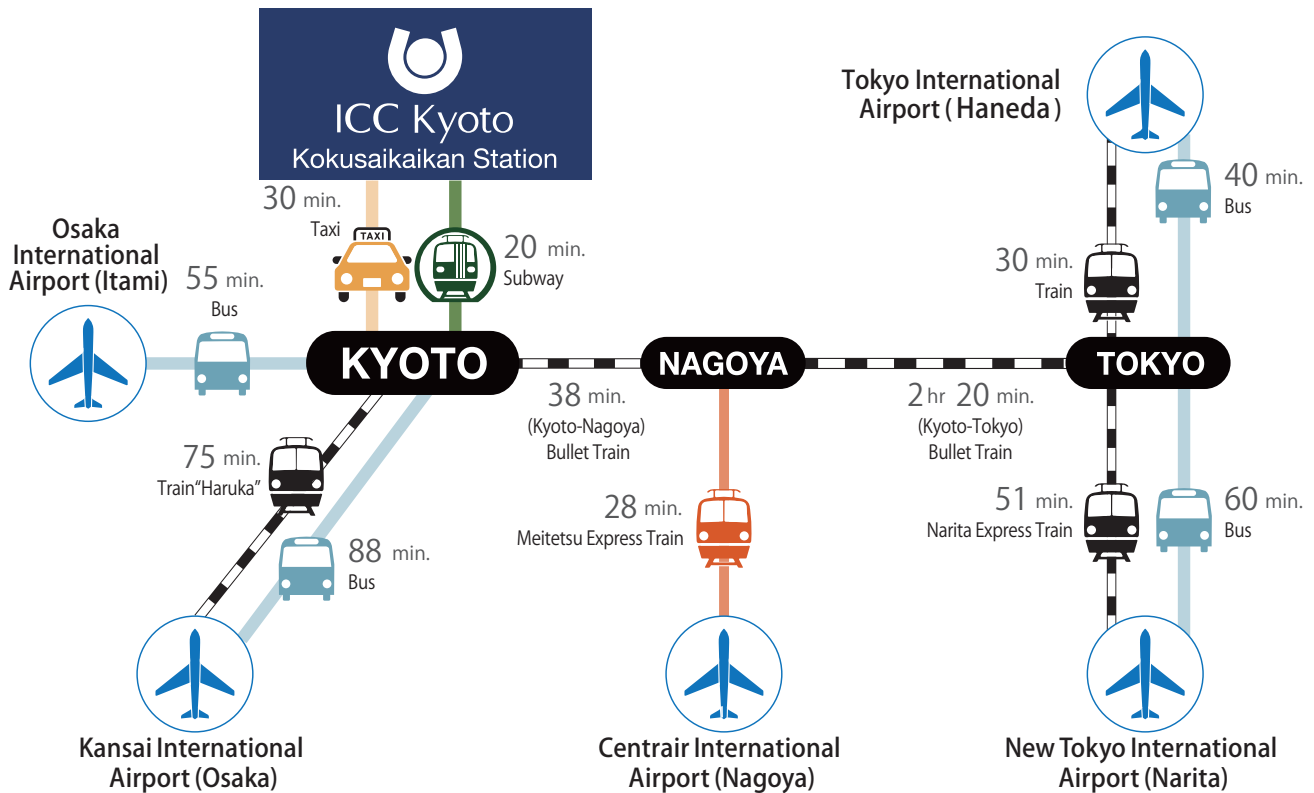

Maps & Directions

From Airport to Kyoto Station

- 75 min. by Express Haruka Train from Kansai International Airport
- 55 min. by Limousine Bus from Osaka (Itami) International Airport

Maps & Directions

Access by train

Maps & Directions

From the nearest station

5 minutes walk from Kokusaikaikan Station on the Karasuma Line of the subway.
From the ticket gate, go through the underground passage and take exit 4-2.