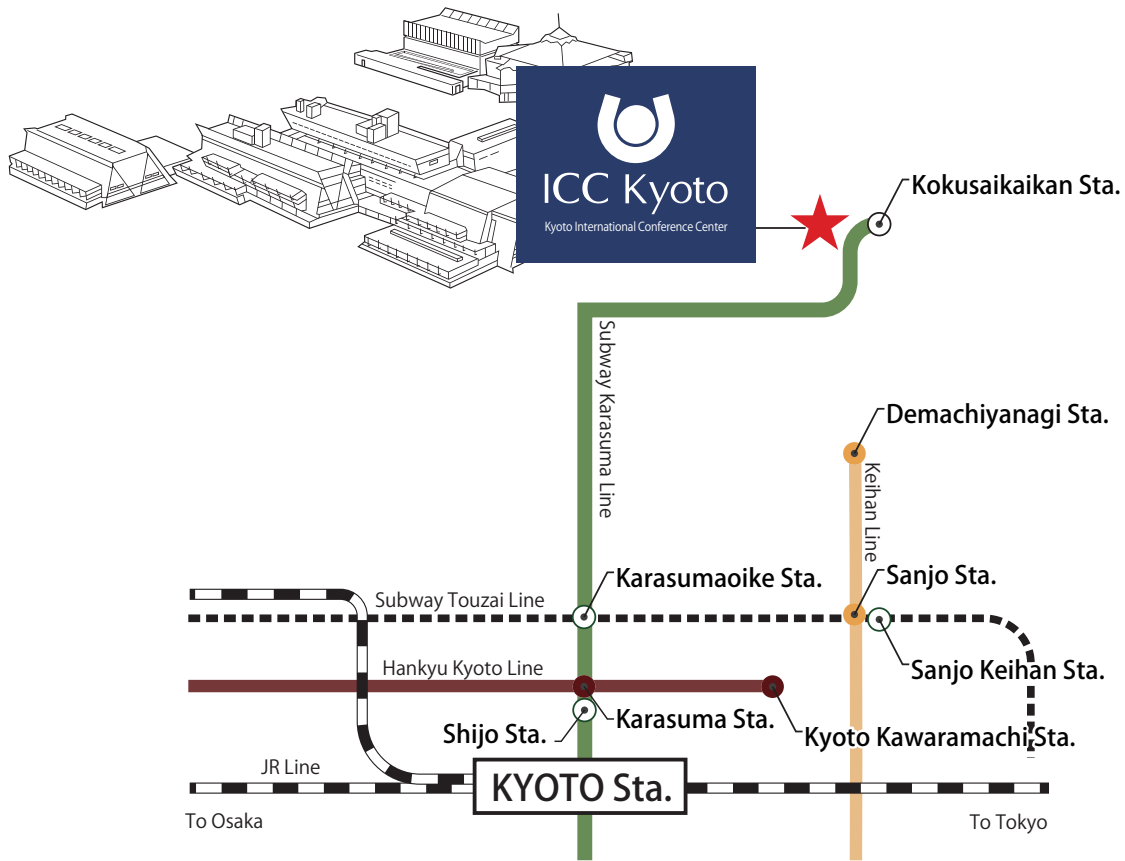

Maps & Directions

From Airport to Kyoto Station

- 75 min. by Express Haruka Train from Kansai International Airport
- 55 min. by Limousine Bus from Osaka (Itami) International Airport

Maps & Directions

Access by train

Maps & Directions

From the nearest station

5 minutes walk from Kokusaikaikan Station on the Karasuma Line of the subway.
From the ticket gate, go through the underground passage and take exit 4-2.