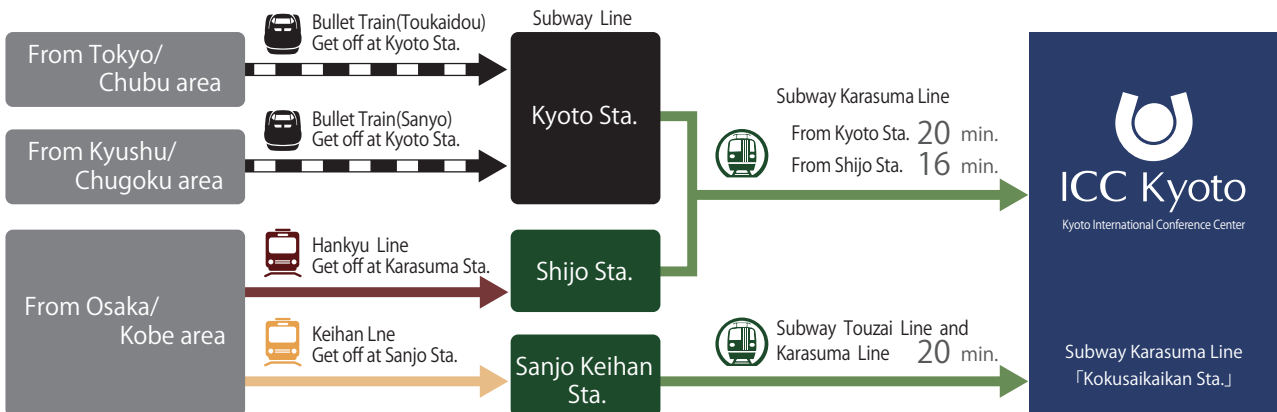

Maps & Directions

From Airport to Kyoto Station

- 75 min. by Express Haruka Train from Kansai International Airport
- 55 min. by Limousine Bus from Osaka (Itami) International Airport

Maps & Directions

Access by train

Maps & Directions

From the nearest station

5 minutes walk from Kokusaikaikan Station on the Karasuma Line of the subway.
From the ticket gate, go through the underground passage and take exit 4-2.