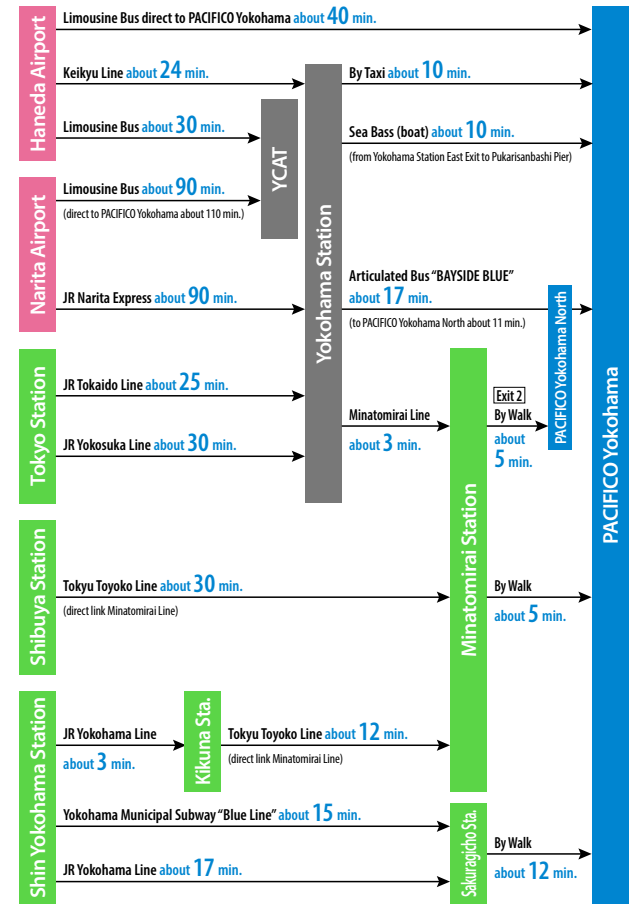

PACIFICO YOKOHAMA

ACCESS GUIDE

About 40 minutes by direct limousine bus from Haneda Airport

Nearest stations: Minatomirai Line Minatomirai Station / JR Sakuragicho Station

1-1-1 Minato Mirai, Nishi-ku, Yokohama 220-0012, Japan Tel: +81-45-221-2155 (General Information)

*To PACIFICO Yokohama North: 1-1-2, Minato Mirai, Nishi-ku, Yokohama

Parking Lot Information

- P1** Minatomirai Public Parking Lot
- P2** Rinko Park Parking Lot
- P3** Bus / Large Vehicle Parking Lot
- P4** North Parking Lot