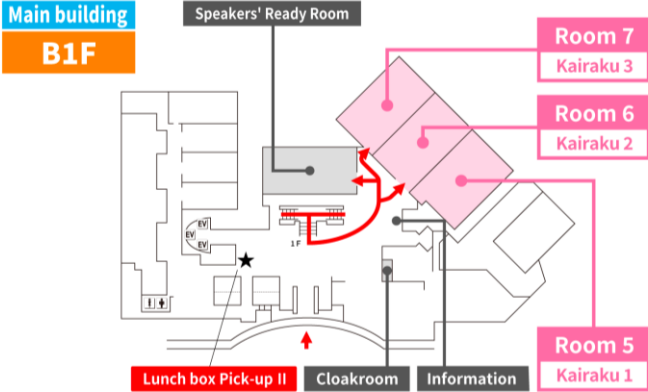

Floor Map

Portopia Hotel

Main building

1F

South Wing

1F

Main building

B1F

South Wing

B1F

Main building

2F

International Exhibition Hall

No.1 Bldg.

1F

WiFi
SSID : JOA2026
Password : 2026kobe