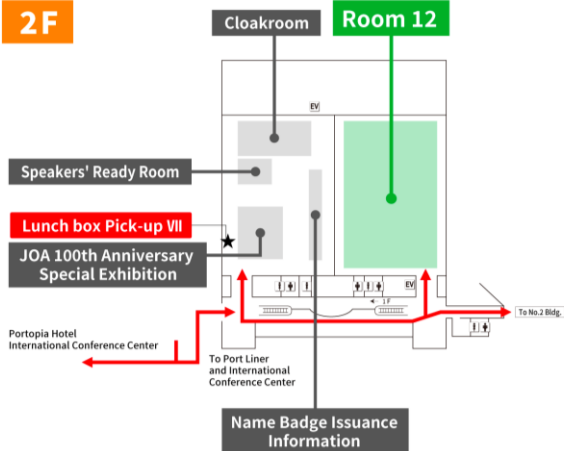

Floor Map

Portopia Hotel

Main building

1F

South Wing

1F

Main building

B1F

South Wing

B1F

Main building

2F

International Exhibition Hall

No.1 Bldg.

1F

WiFi
SSID : JOA2026
Password : 2026kobe

2F

No.2 Bldg.

1F

2F

3F

No.3 Bldg.

1F

International Conference Center