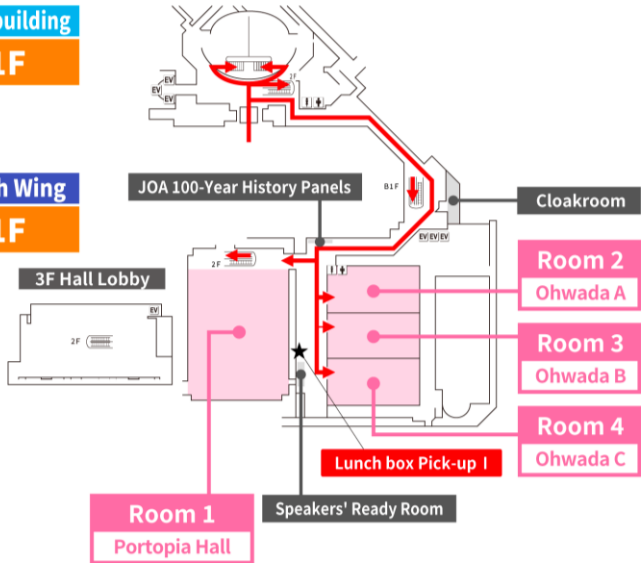

Floor Map

Portopia Hotel

Main building

1F

South Wing

1F

Main building

B1F

South Wing

B1F

Main building

2F

International Exhibition Hall

No.1 Bldg.

1F

WiFi
SSID : JOA2026
Password : 2026kobe

2F

No.2 Bldg.

1F

2F

3F

No.3 Bldg.

1F

International Conference Center