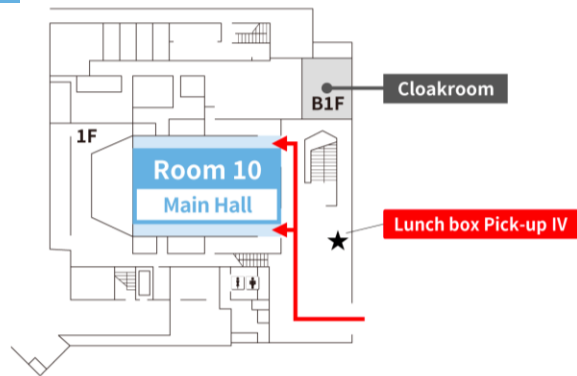

International Conference Center

1F

2F

3F

4F

5F