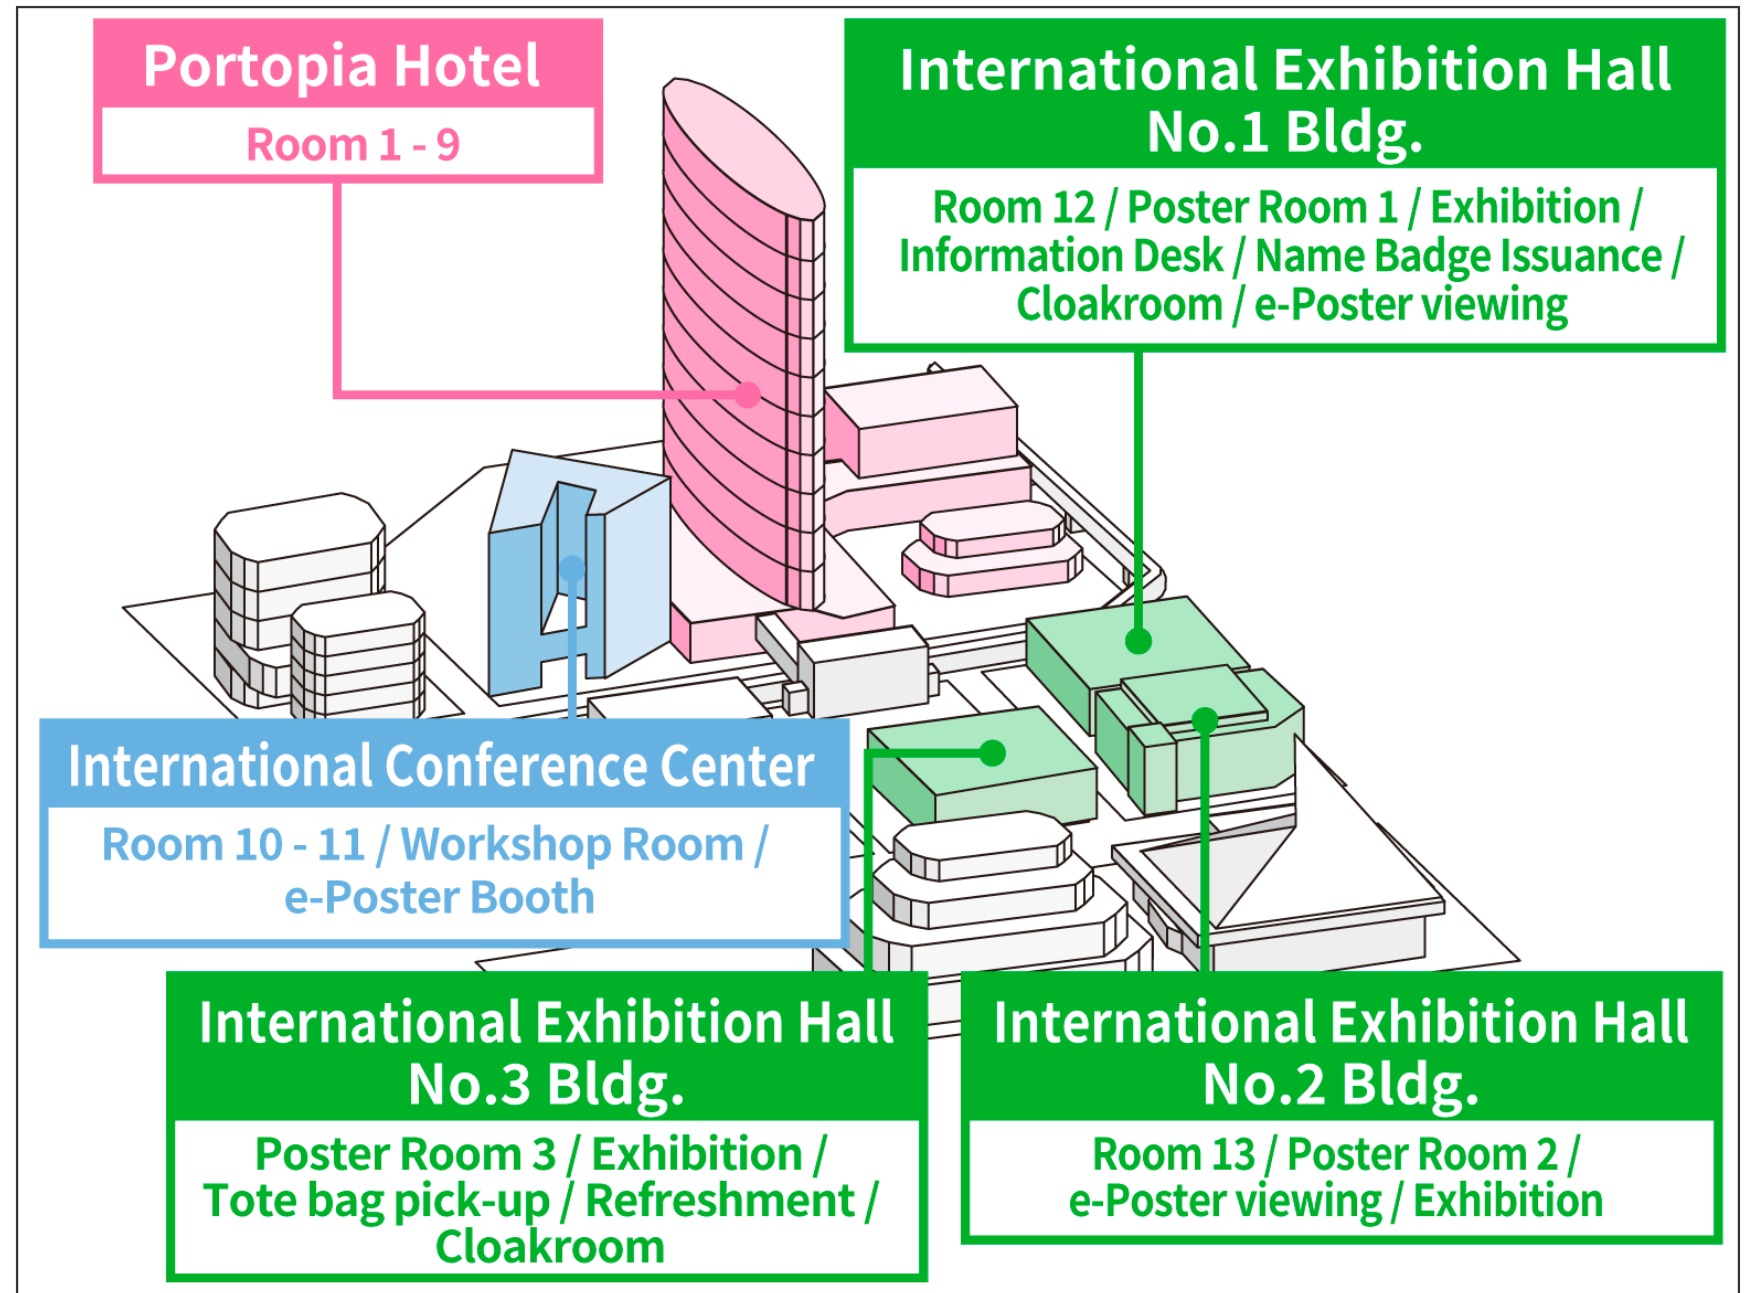

Floor Map

Portopia Hotel

Main building

1F

South Wing

1F

Main building

B1F

South Wing

B1F

Main building

2F

International Exhibition Hall

No.1 Bldg.

1F

WiFi
SSID : JOA2026
Password : 2026kobe

2F

No.2 Bldg.

1F

2F

3F

No.3 Bldg.

1F

International Conference Center

1F

2F

3F

4F

5F