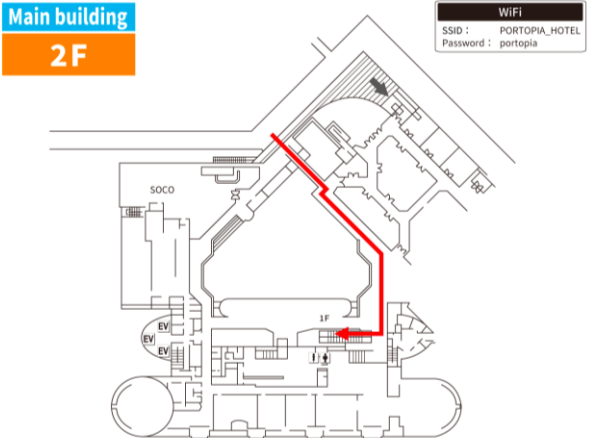

Floor Map

Portopia Hotel

Main building

1F

South Wing

1F

Main building

B1F

South Wing

B1F

Main building

2F

International Exhibition Hall

No.1 Bldg.

1F

WiFi
SSID : JOA2026
Password : 2026kobe