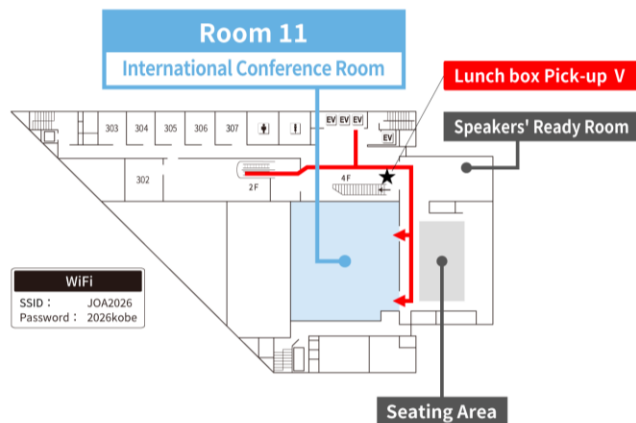

International Conference Center

1F

2F

3F

4F

5F