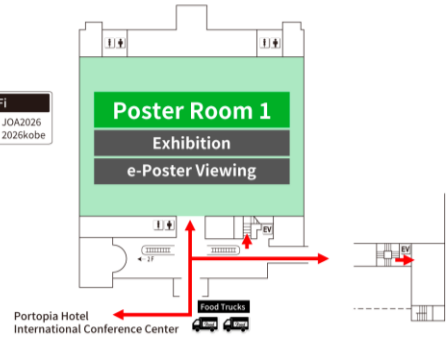

Floor Map

Portopia Hotel

Main building

1F

South Wing

1F

Main building

B1F

South Wing

B1F

Main building

2F

International Exhibition Hall

No.1 Bldg.

1F

WiFi
SSID : JOA2026
Password : 2026kobe

2F

No.2 Bldg.

1F

2F

3F

No.3 Bldg.

1F

International Conference Center