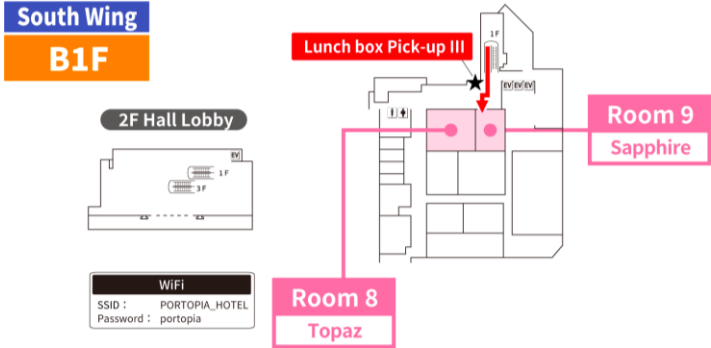

Floor Map

Portopia Hotel

Main building

1F

South Wing

1F

Main building

B1F

South Wing

B1F

Main building

2F

International Exhibition Hall

No.1 Bldg.

1F

WiFi
SSID : JOA2026
Password : 2026kobe

2F

No.2 Bldg.

1F

2F

3F

No.3 Bldg.

1F

International Conference Center