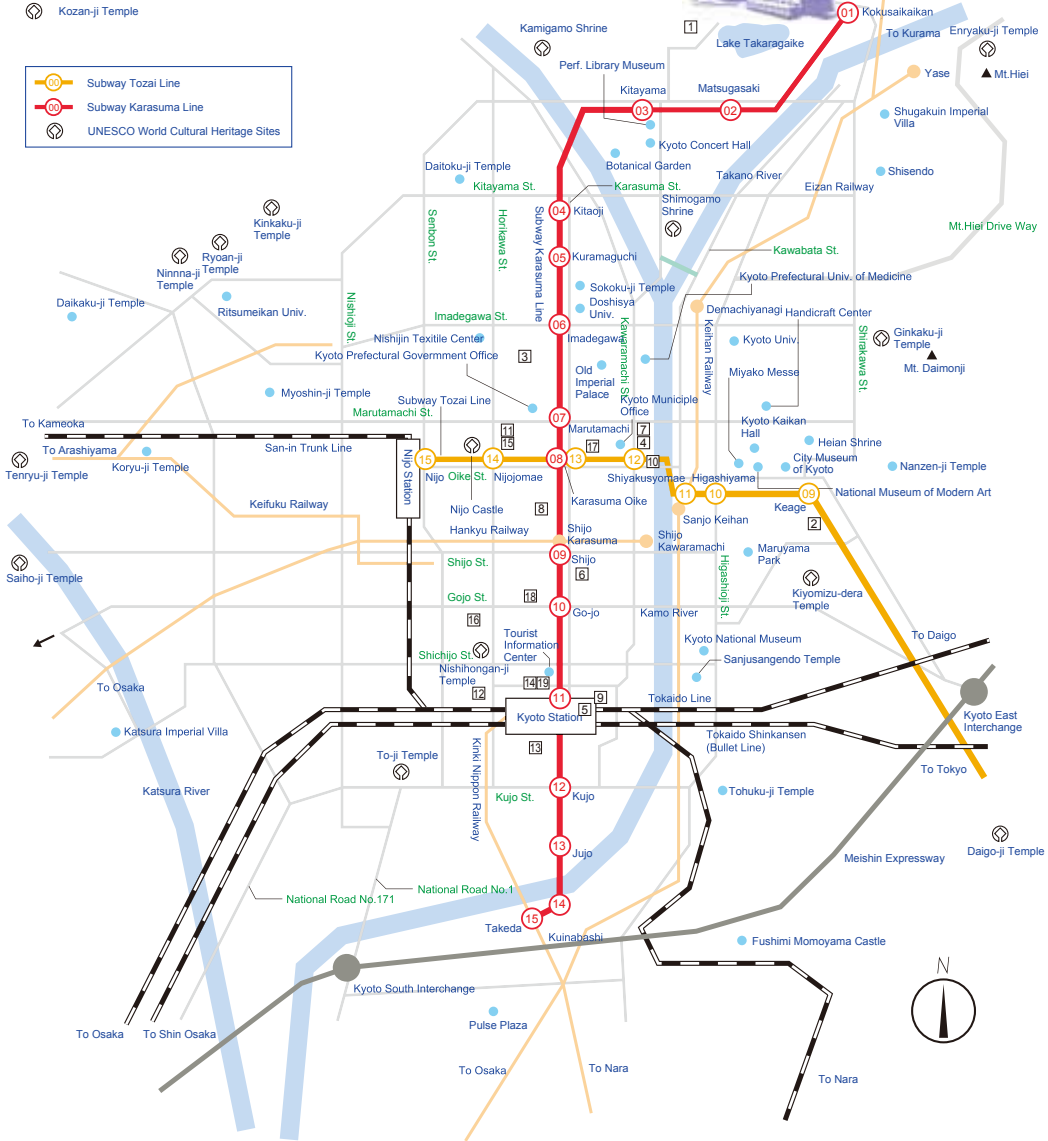

# Map of Kyoto

## Kyoto International Conference Center

- |                             |                              |                            |                           |
|-----------------------------|------------------------------|----------------------------|---------------------------|
| 1 Grand Prince Hotel Kyoto  | 6 Hotel Nikko Princess Kyoto | 11 Kyoto Kokusai Hotel     | 16 Kyoto Tokyu Hotel      |
| 2 Westin Miyako Hotel Kyoto | 7 Hotel Fujita Kyoto         | 12 Rihga Royal Hotel Kyoto | 17 Hearton Hotel Kyoto    |
| 3 Kyoto Brighton Hotel      | 8 Hotel Monterey Kyoto       | 13 New Miyako Hotel        | 18 Aranvert Kyoto Hotel   |
| 4 Kyoto Hotel Okura         | 9 Kyoto Century Hotel        | 14 Hotel New Hankyu Kyoto  | 19 Hotel Hokke Club Kyoto |
| 5 Hotel Granvia Kyoto       | 10 Kyoto Royal Hotel & SPA   | 15 ANA Hotel Kyoto         |                           |