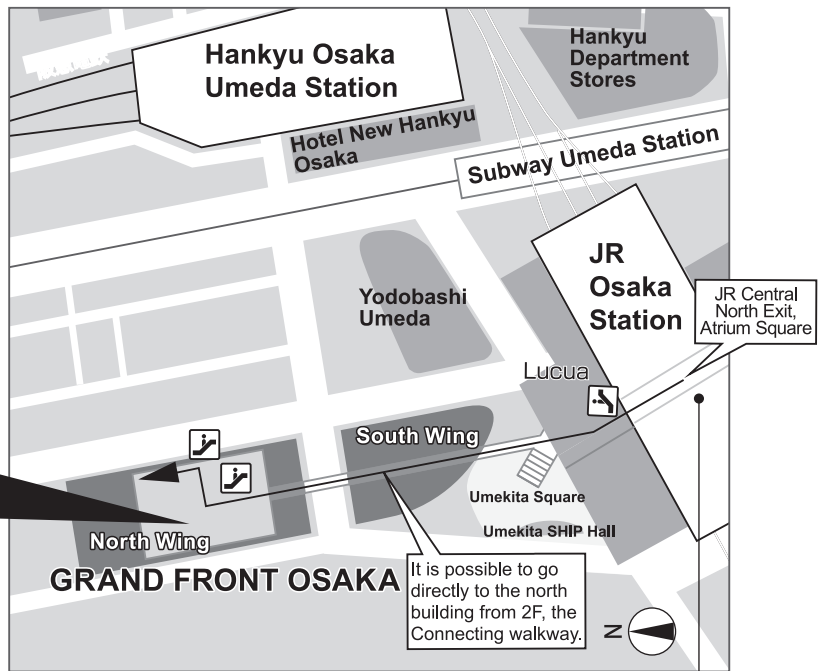

# Access

**GRAND FRONT OSAKA North**  
 B2F Congrès Convention Center  
 10F Conference Room, Tower B

The nearest exit from JR Osaka Station is "2F, Central North Exit".

## 2F North

## 1F North