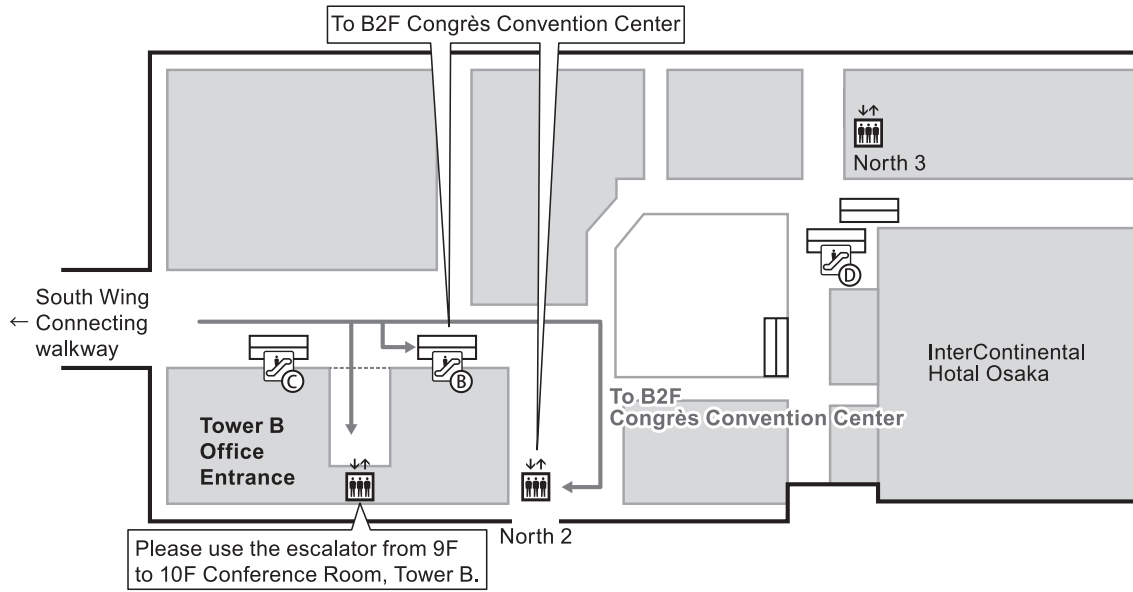

# Access

**GRAND FRONT OSAKA North**  
 B2F Congrès Convention Center  
 10F Conference Room, Tower B

The nearest exit from JR Osaka Station is "2F, Central North Exit".

## 2F North