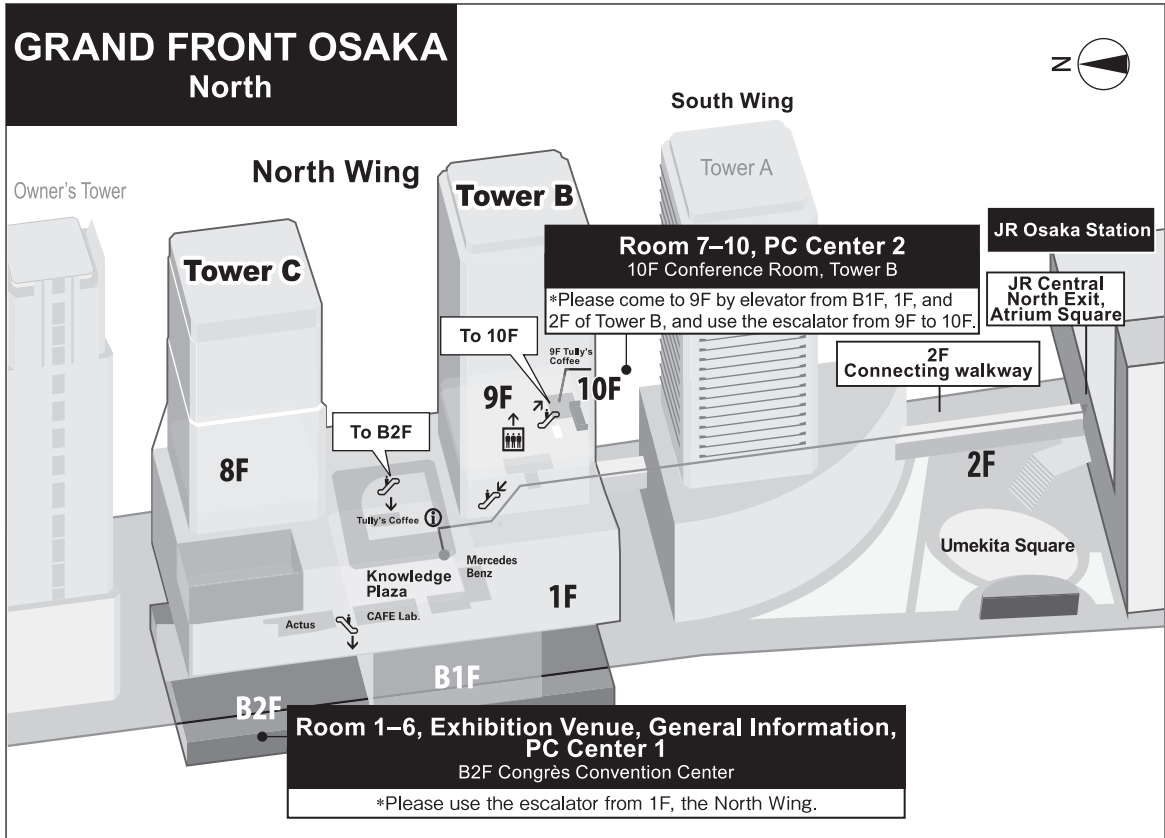

# Access

**GRAND FRONT OSAKA North**  
 B2F Congrès Convention Center  
 10F Conference Room, Tower B

The nearest exit from JR Osaka Station is "2F, Central North Exit".

## 2F North

## 1F North