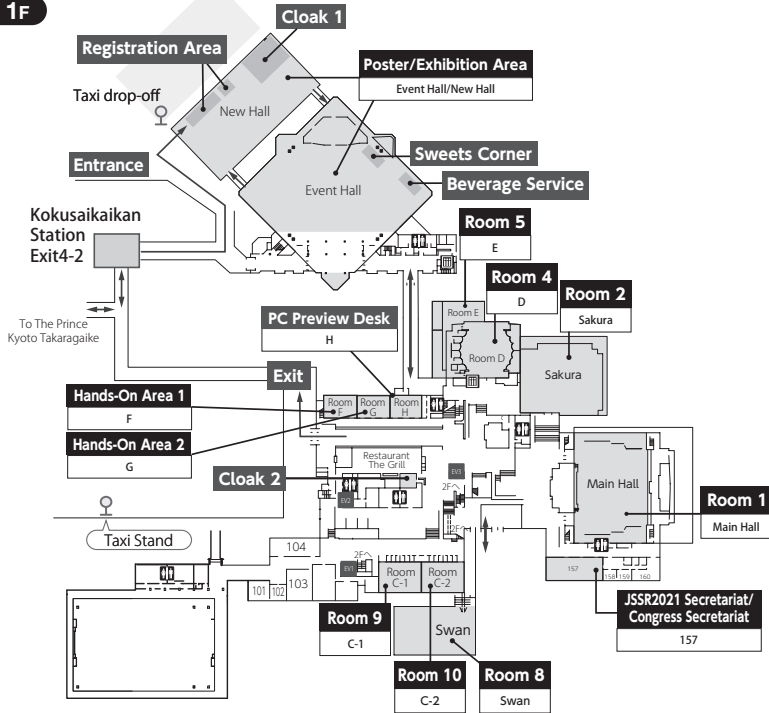

Venue Map

Kyoto International Conference Center

1F

2F

Internet Connection:
Free Wi-Fi available for participants
at the congress venue